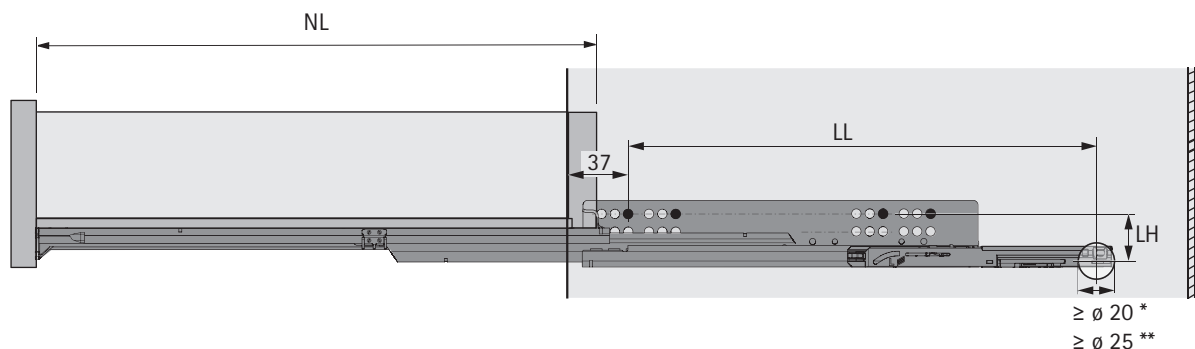

# Push to open Multisynchronisation

i

\* Quadro V6  
\*\* Quadro 25

SL			
EB 20		EB 23	
Quadro 25	Quadro V6	Quadro 25	Quadro V6
KD + 71	KD + 34	KD + 77	KD + 40

Quadro V6														
NL mm	250	300	320	350	380	400	420	450	480	500	520	550	580	600
LL mm	209	257	257	302	341	341	371	371	395	395	437	437	443	443