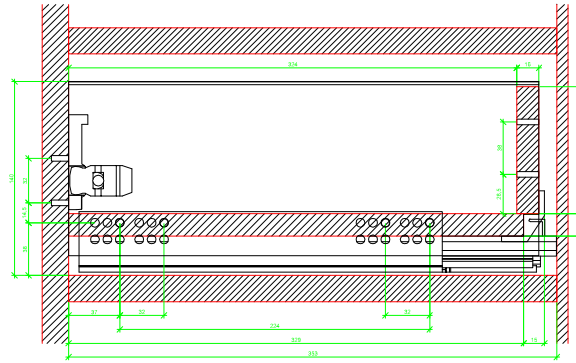

AVT YOU with Wooden Panel