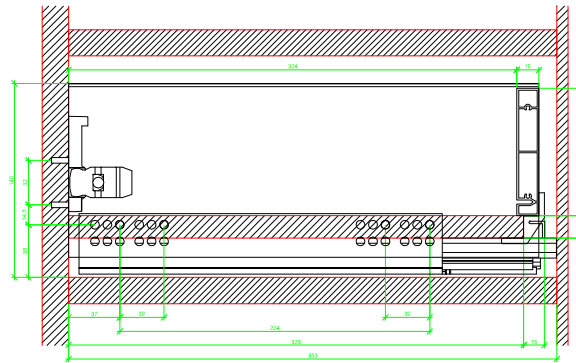

AVT YOU with Aluminium Profile