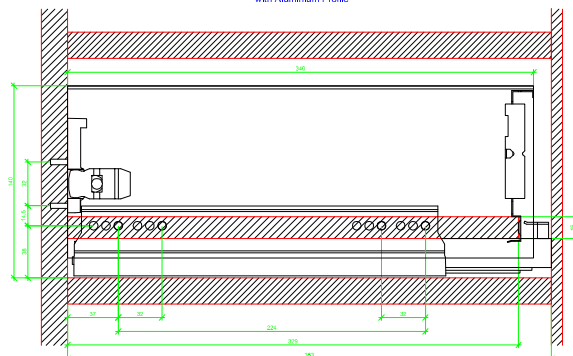

AVT YOU with Steel Rear Panel