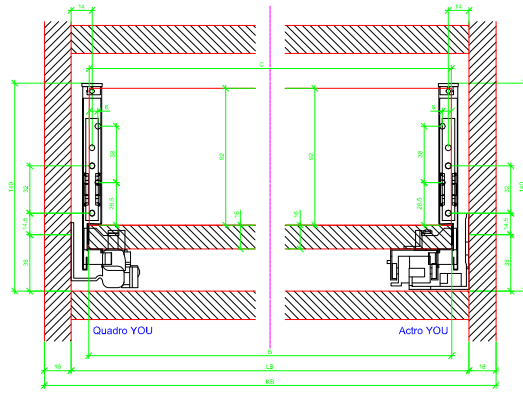

AVT YOU with Wooden Panel