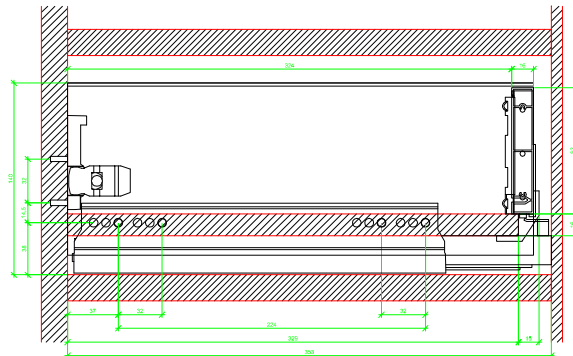

AVT YOU with Steel Rear Panel