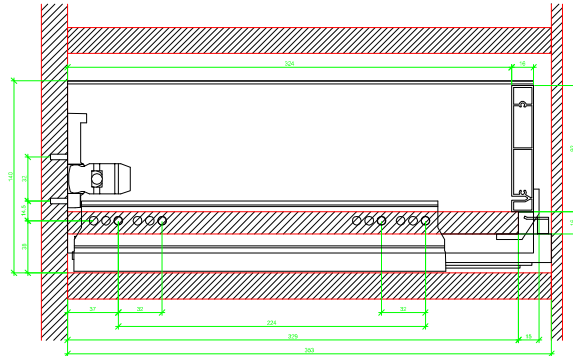

AVT YOU with Aluminium Profile