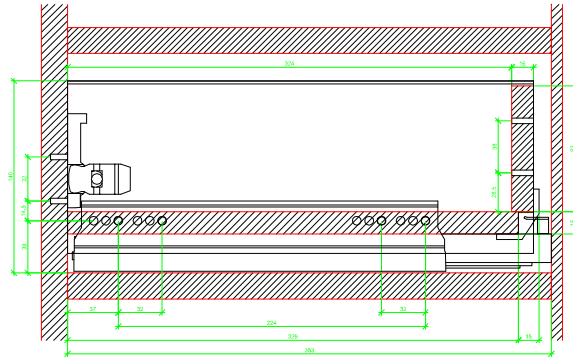

AVT YOU with Wooden Panel