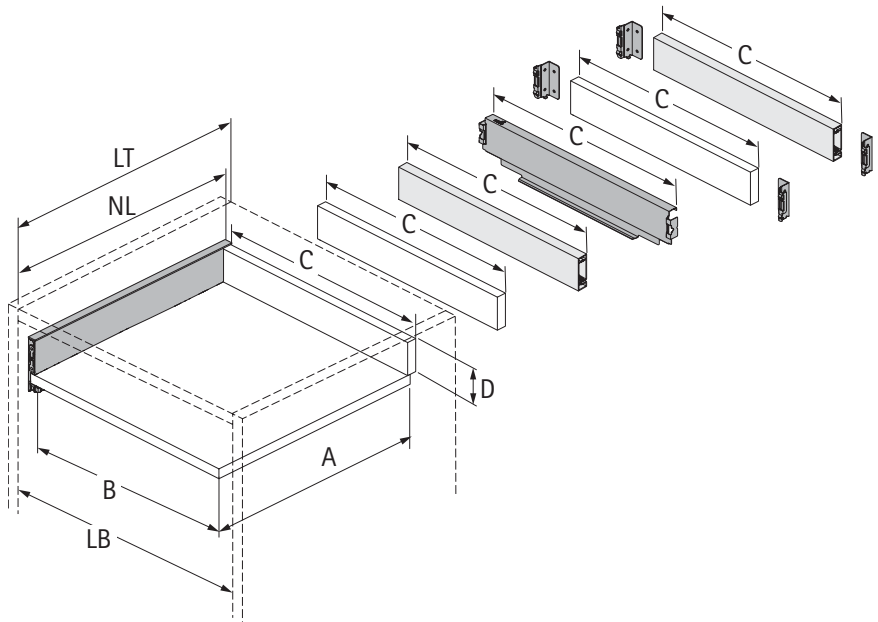

Drawings / Zeichnungen:
AvanTech YOU

Technik für Möbel

Hettich

Model / Ausführung	Drawer / Schubkasten
Profile height / Zargenhöhe	139 mm
Nominal length / Nennlänge	350 mm
Cabinet side panel thickness / Korpuseitendicke	16 / 18 / 19 mm

			
A		NL - 21	
B		LB - 24	
C	LB - 24	LB - 41	-
D H 139	92	92	-

AVT YOU with Wooden Panel

AVT YOU Rear Panel Connector with Wooden Panel

AVT YOU with Aluminium Profile

AVT YOU Rear Panel Connectors with Aluminium Profile