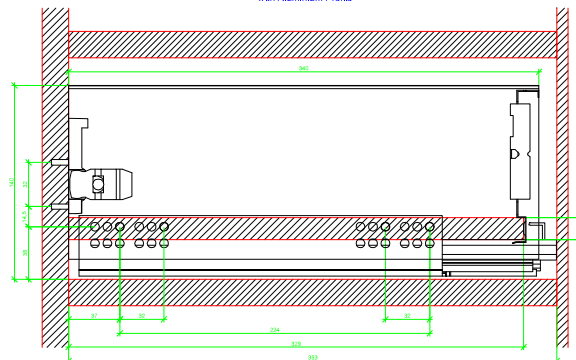

AVT YOU with Steel Rear Panel