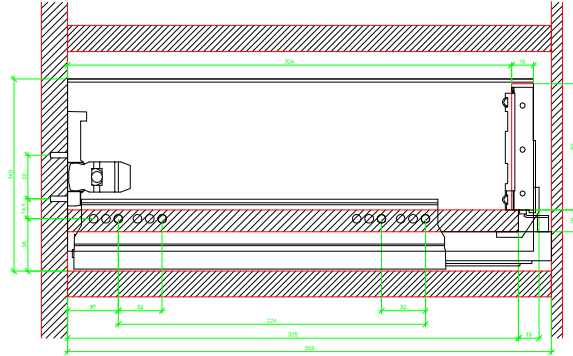

AVT YOU Rear Panel Connector with Wooden Panel