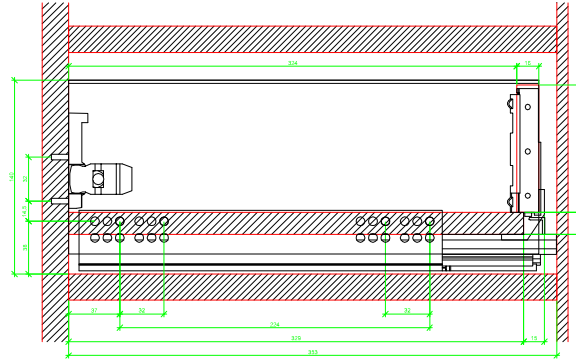

AVT YOU Rear Panel Connector with Wooden Panel