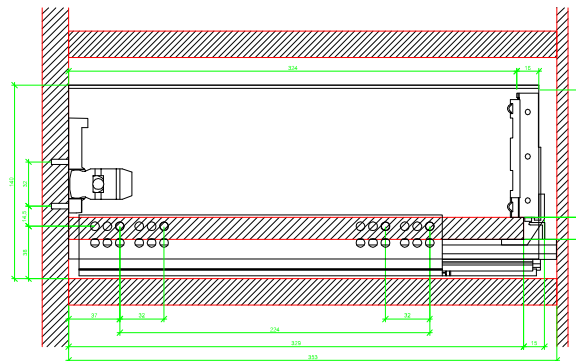

AVT YOU with Steel Rear Panel