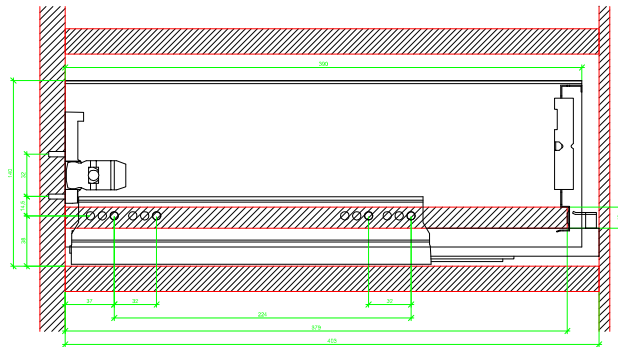

AVT YOU with Steel Rear Panel