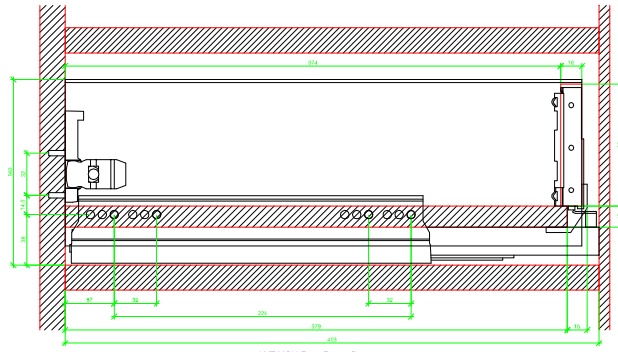

AVT YOU Rear Panel Connector with Wooden Panel