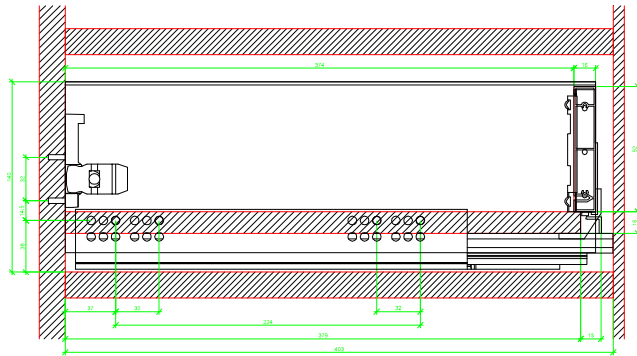

AVT YOU with Steel Rear Panel