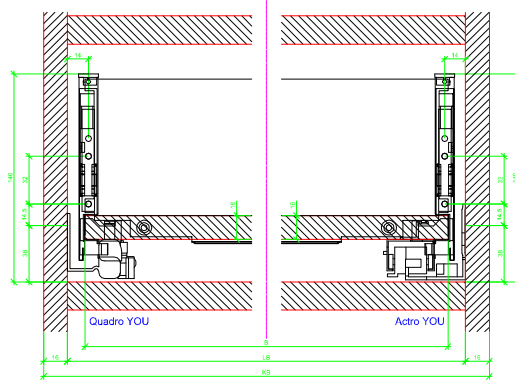

AVT YOU with Steel Rear Panel