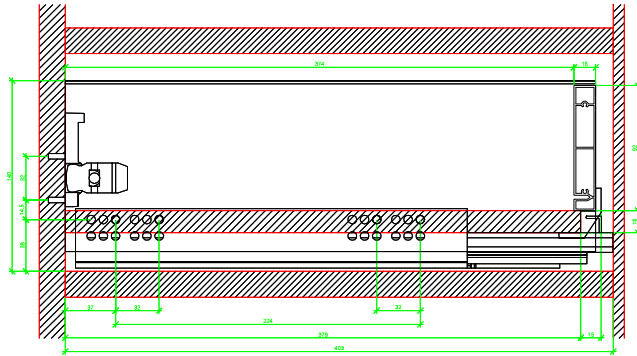

AVT YOU with Aluminium Profile