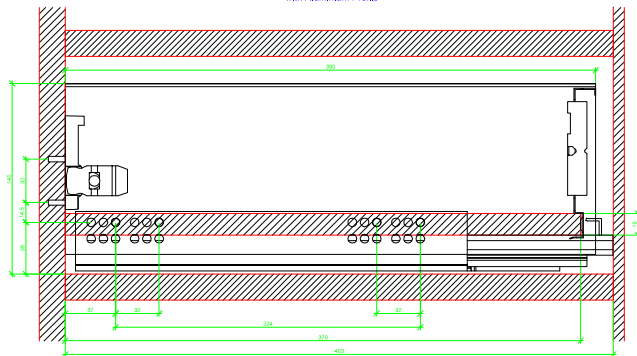

AVT YOU with Steel Rear Panel