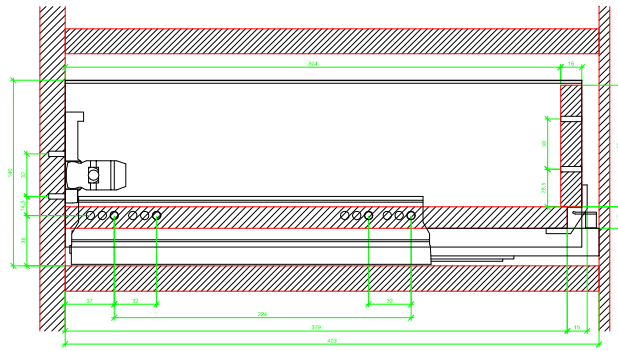

AVT YOU with Wooden Panel