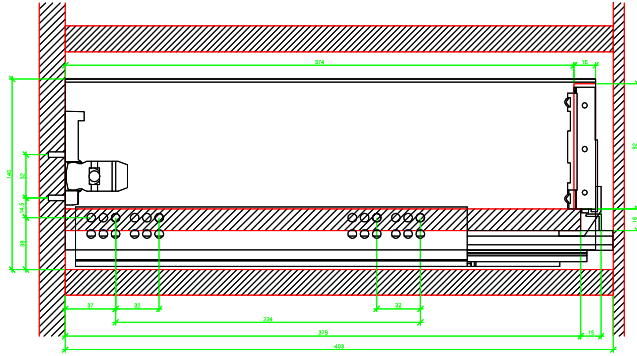

AVT YOU Rear Panel Connector with Wooden Panel