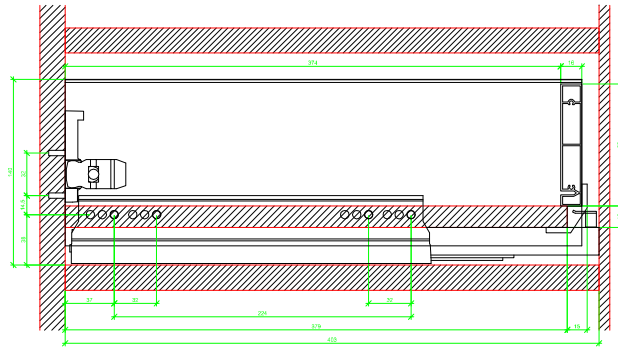

AVT YOU with Aluminium Profile