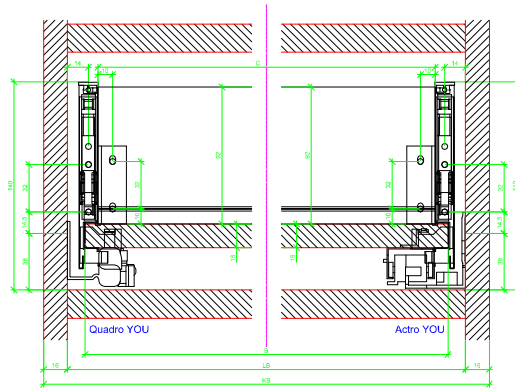

AVT YOU with Steel Rear Panel