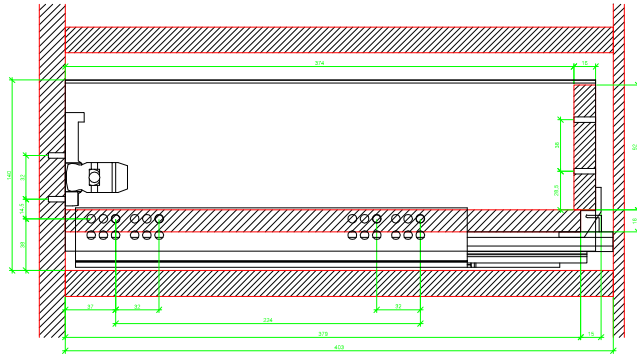

AVT YOU with Wooden Panel