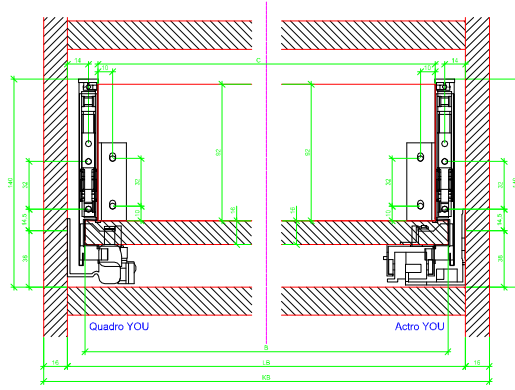

AVT YOU Rear Panel Connector with Wooden Panel