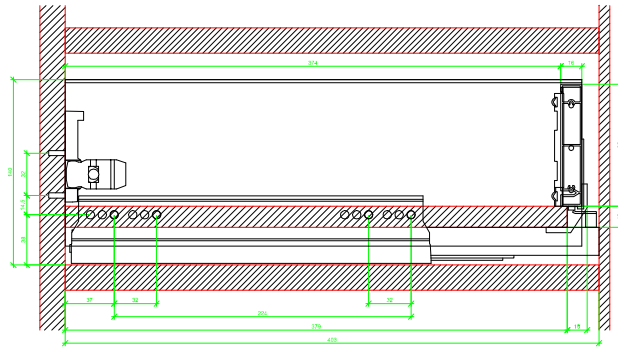

AVT YOU with Steel Rear Panel