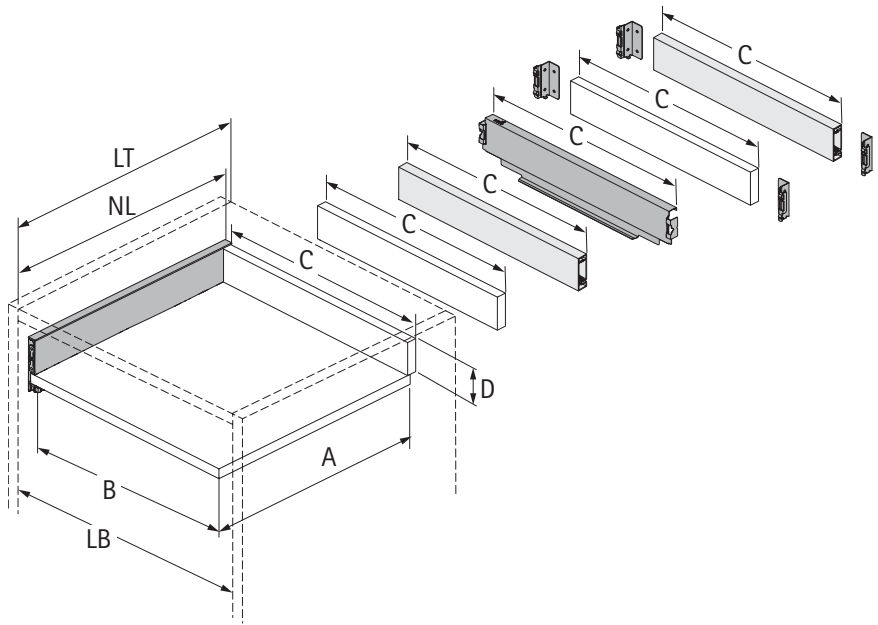

Drawings / Zeichnungen:
AvanTech YOU

Technik für Möbel

Hettich

Model / Ausführung	Drawer / Schubkasten
Profile height / Zargenhöhe	139 mm
Nominal length / Nennlänge	400 mm
Cabinet side panel thickness / Korpuseitendicke	16 / 18 / 19 mm

			
A		NL - 21	
B		LB - 24	
C	LB - 24	LB - 41	-
D H 139	92	92	-

AVT YOU with Wooden Panel

AVT YOU Rear Panel Connector with Wooden Panel

AVT YOU with Aluminium Profile

AVT YOU Rear Panel Connectors with Aluminium Profile