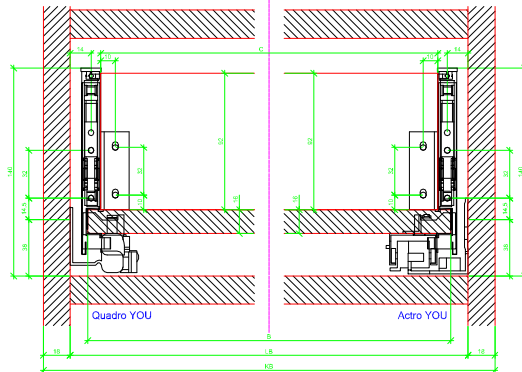

AVT YOU Rear Panel Connector with Wooden Panel