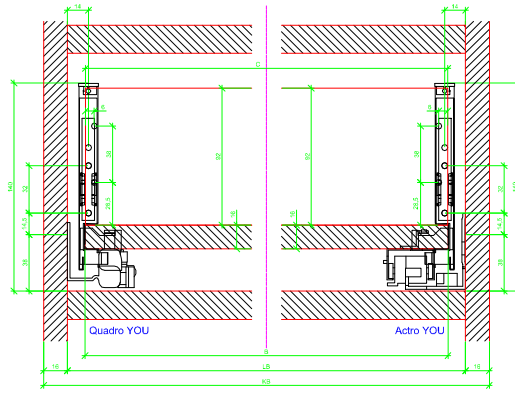

AVT YOU with Wooden Panel