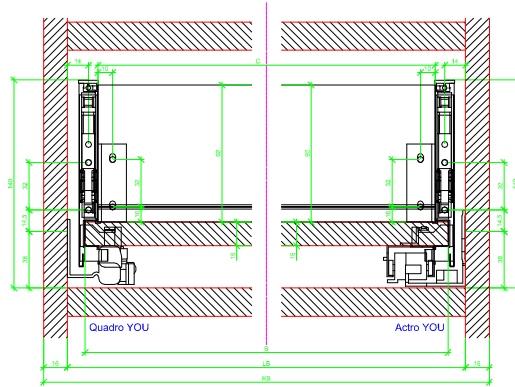

AVT YOU with Steel Rear Panel