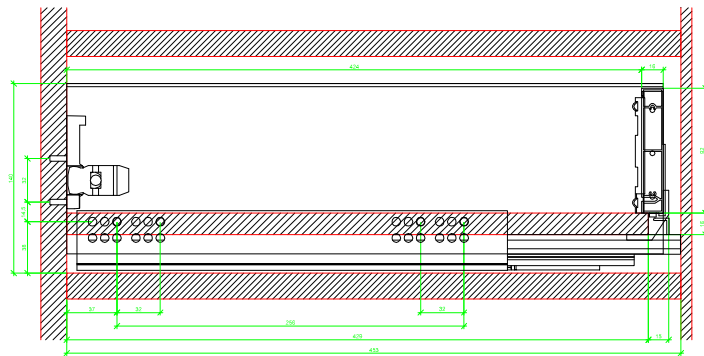

AVT YOU with Steel Rear Panel