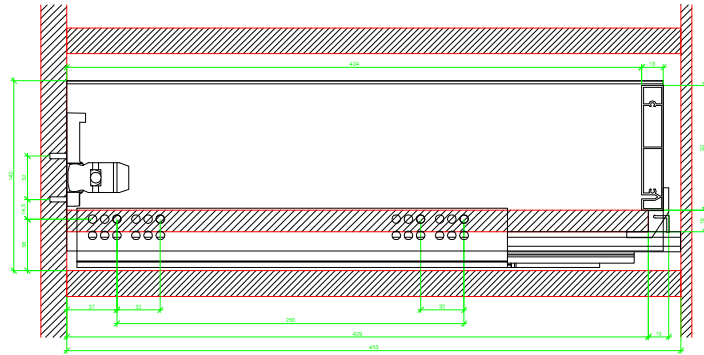

AVT YOU with Aluminium Profile