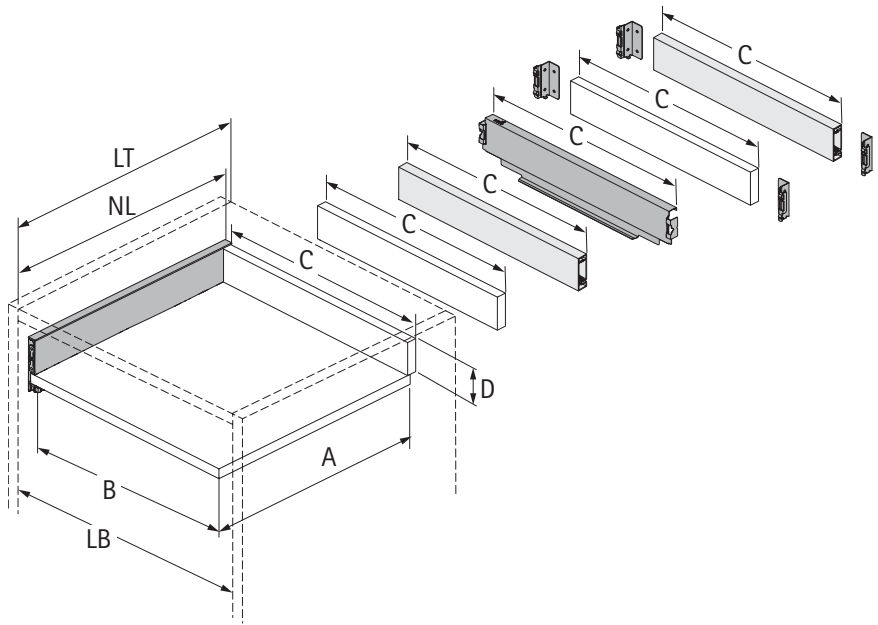

Drawings / Zeichnungen:
AvanTech YOU

Technik für Möbel

Hettich

Model / Ausführung	Drawer / Schubkasten
Profile height / Zargenhöhe	139 mm
Nominal length / Nennlänge	450 mm
Cabinet side panel thickness / Korpuseitendicke	16 / 18 / 19 mm

			
A		NL - 21	
B		LB - 24	
C	LB - 24	LB - 41	-
D H 139	92	92	-

AVT YOU with Wooden Panel

AVT YOU Rear Panel Connector with Wooden Panel

AVT YOU with Aluminium Profile

AVT YOU Rear Panel Connectors with Aluminium Profile