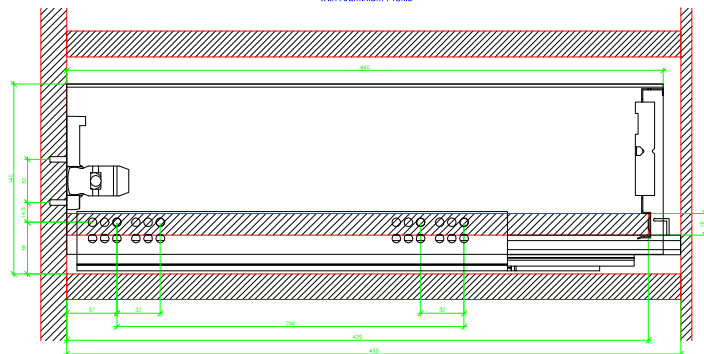

AVT YOU with Steel Rear Panel