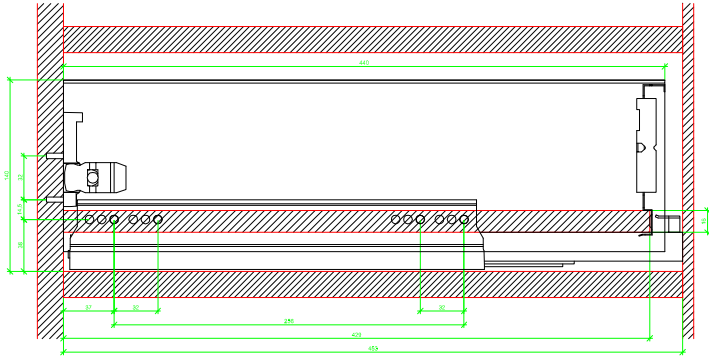

AVT YOU with Steel Rear Panel