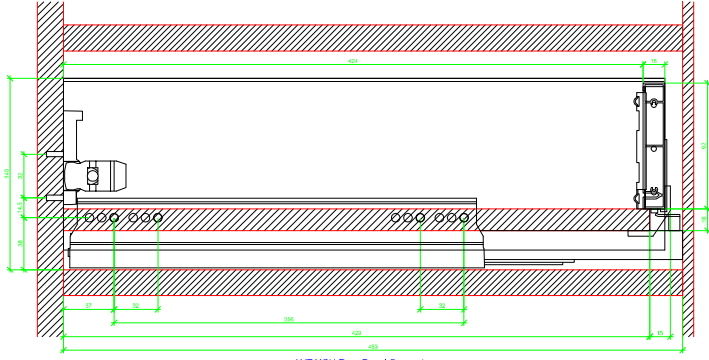

AVT YOU with Steel Rear Panel