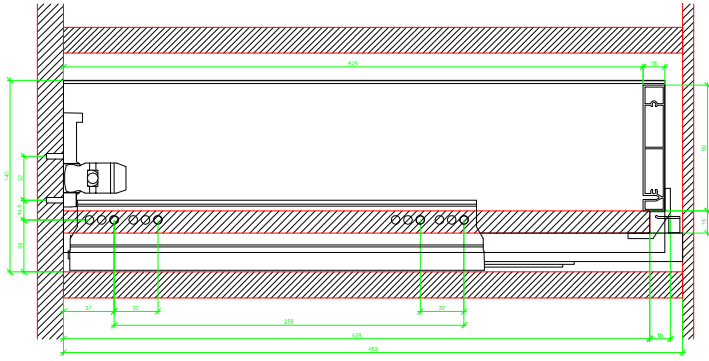

AVT YOU with Aluminium Profile