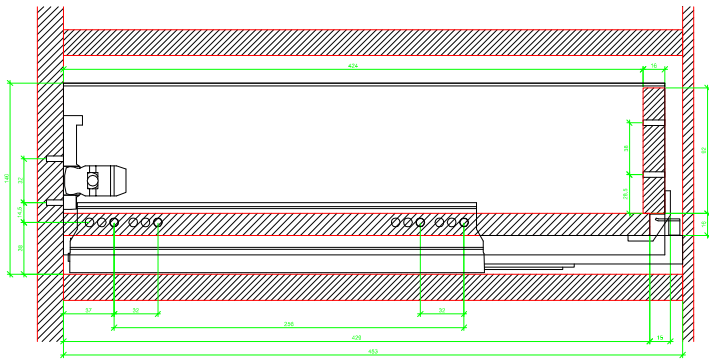

AVT YOU with Wooden Panel