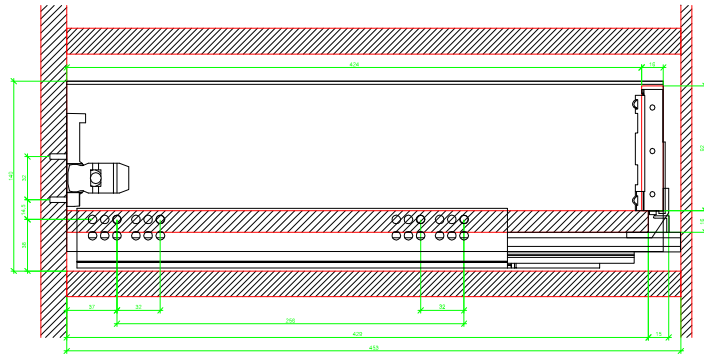

AVT YOU Rear Panel Connector with Wooden Panel