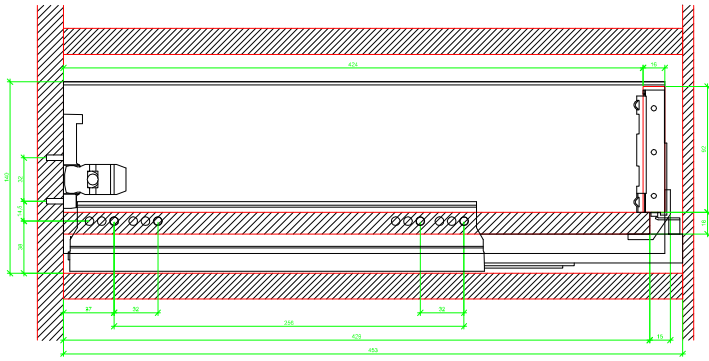

AVT YOU Rear Panel Connector with Wooden Panel