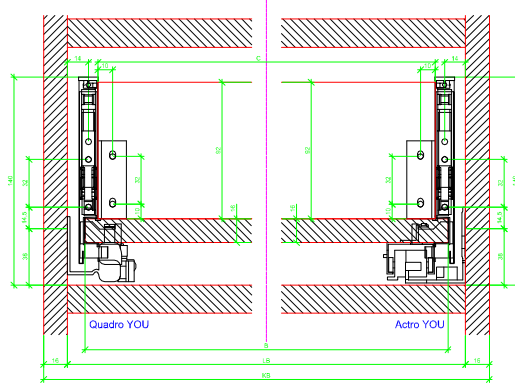

AVT YOU Rear Panel Connector with Wooden Panel