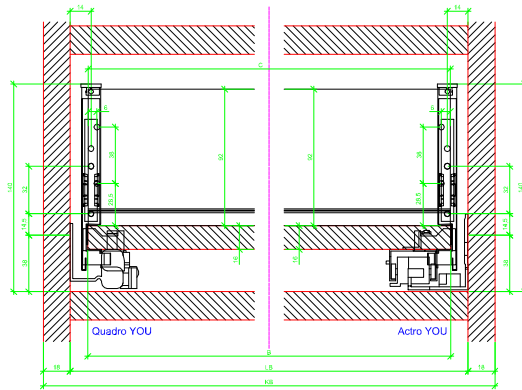

AVT YOU with Aluminum Profile