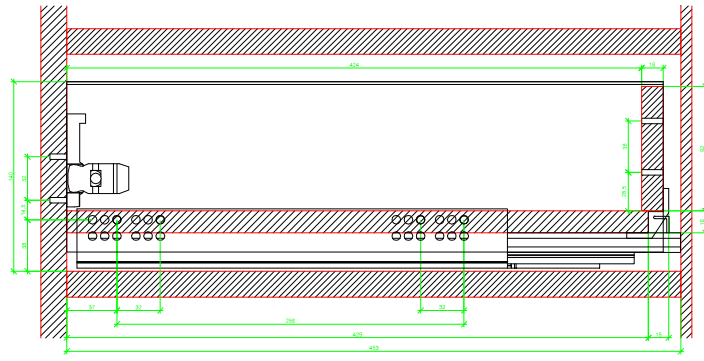

AVT YOU with Wooden Panel