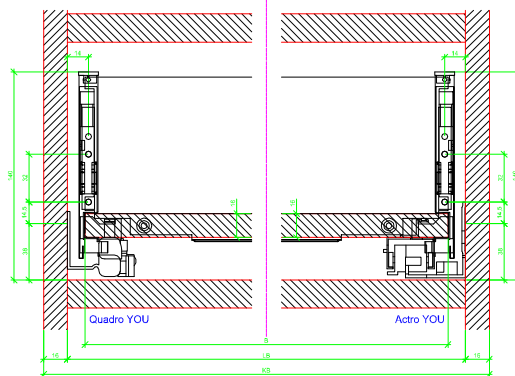

AVT YOU with Steel Rear Panel