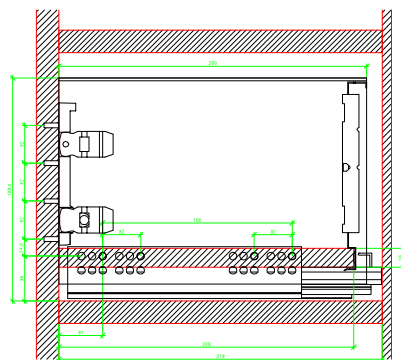

AVT YOU with Steel Rear Panel