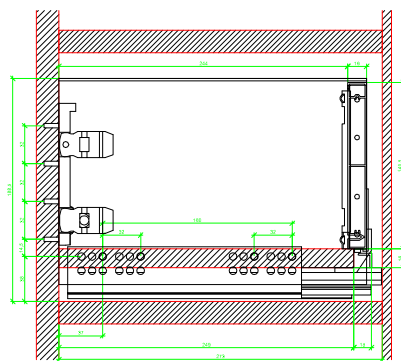

AVT YOU with Steel Rear Panel