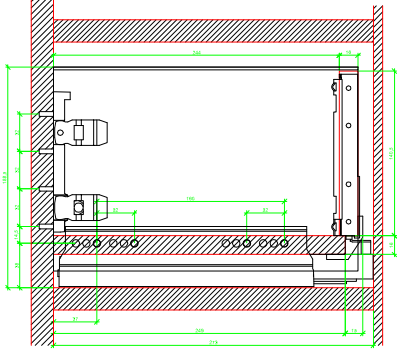

AVT YOU Rear Panel Connector with Wooden Panel