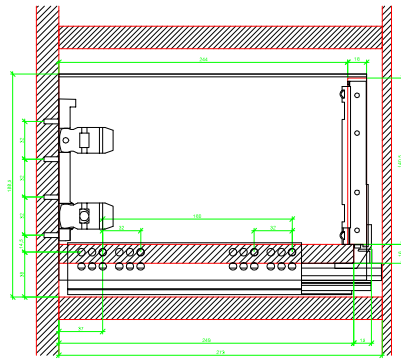

AVT YOU Rear Panel Connector with Wooden Panel