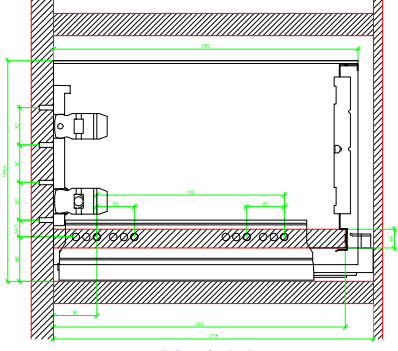

AVT YOU with Steel Rear Panel