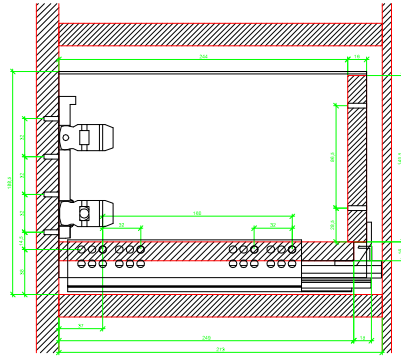

AVT YOU with Wooden Panel