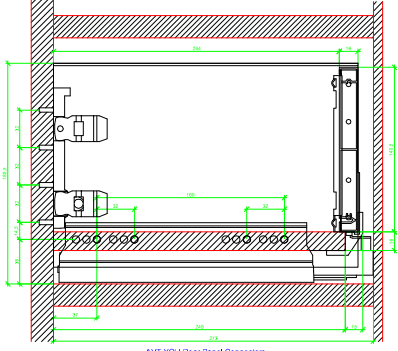

AVT YOU with Steel Rear Panel