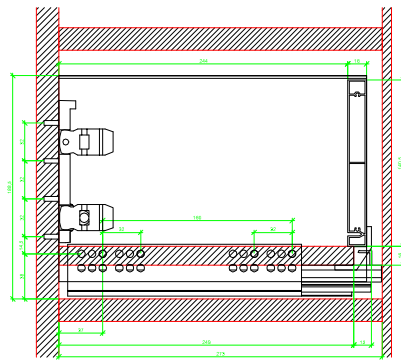

AVT YOU with Aluminium Profile