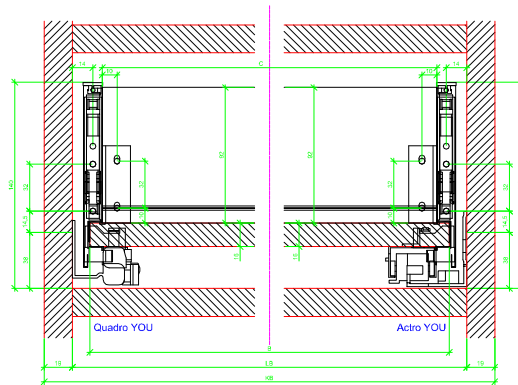

AVT YOU with Steel Rear Panel