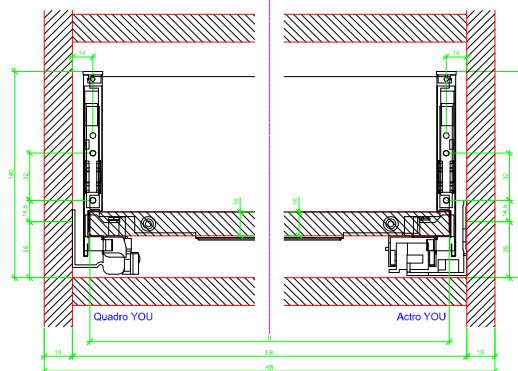

AVT YOU with Steel Rear Panel