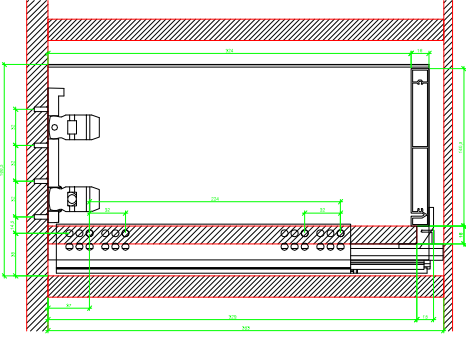

AVT YOU with Aluminium Profile