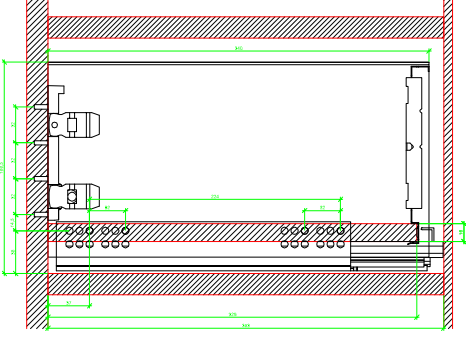

AVT YOU with Steel Rear Panel

Quadro YOU