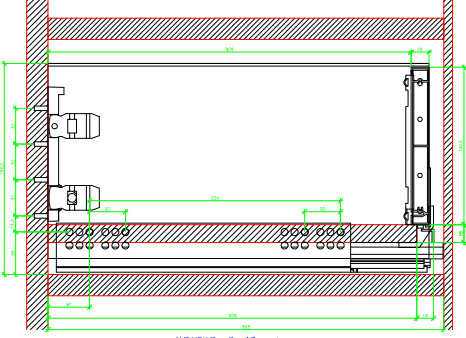

AVT YOU with Steel Rear Panel

Quadro YOU