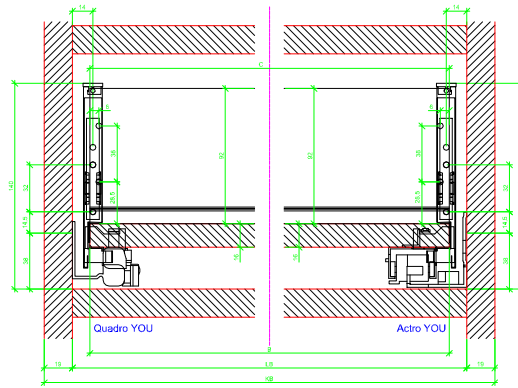

AVT YOU with Aluminum Profile