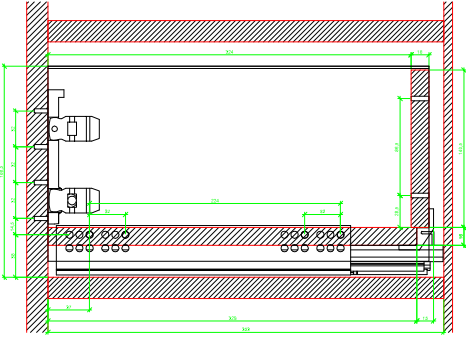

AVT YOU with Wooden Panel