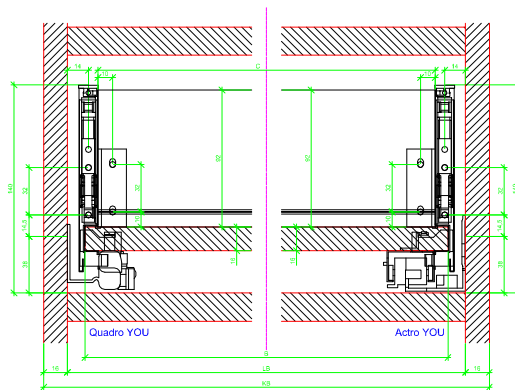

AVT YOU with Steel Rear Panel