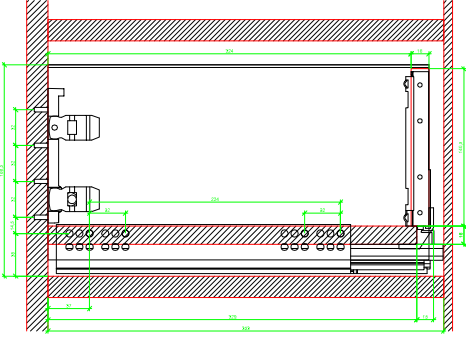

AVT YOU Rear Panel Connector with Wooden Panel