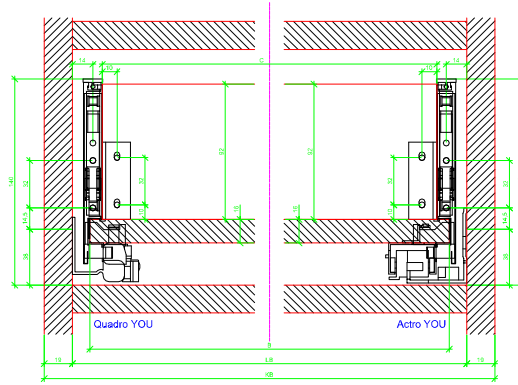

AVT YOU Rear Panel Connector with Wooden Panel