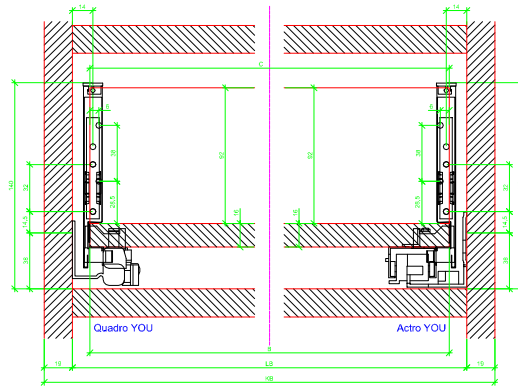

AVT YOU with Wooden Panel