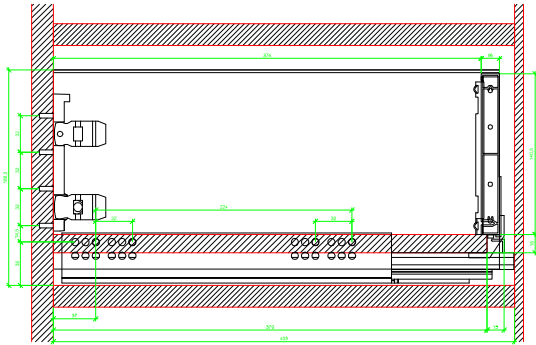

AVT YOU with Steel Rear Panel