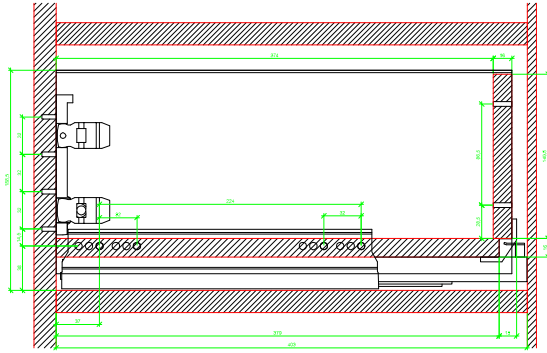

AVT YOU with Wooden Panel