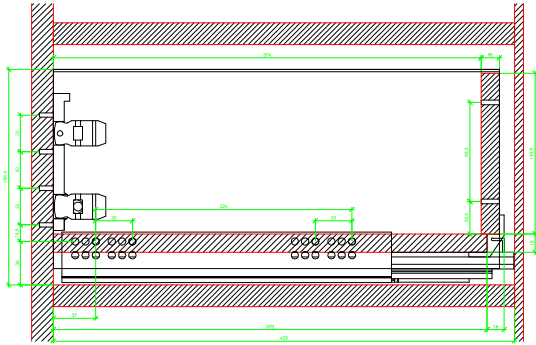

AVT YOU with Wooden Panel