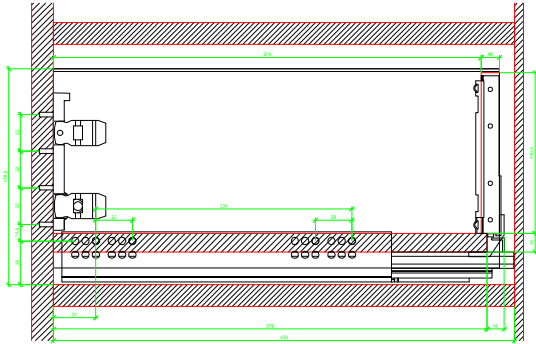

AVT YOU Rear Panel Connector with Wooden Panel