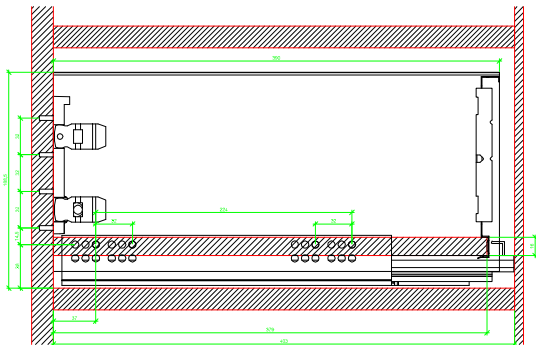

AVT YOU with Steel Rear Panel