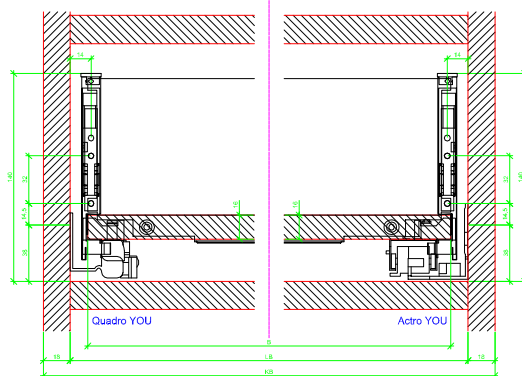

AVT YOU with Steel Rear Panel