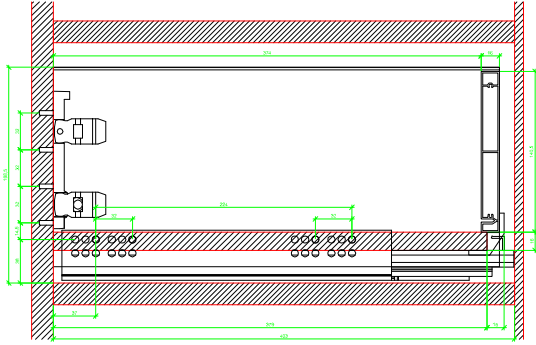

AVT YOU with Aluminium Profile