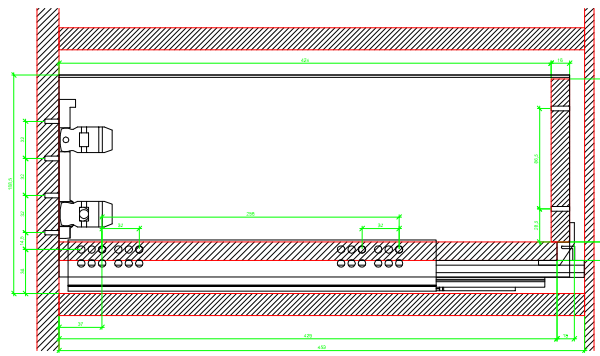

AVT YOU with Wooden Panel