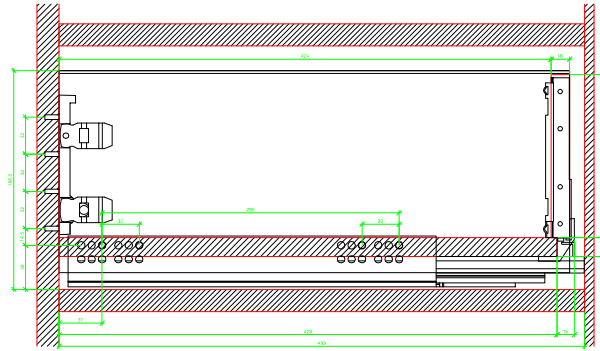

AVT YOU Rear Panel Connector with Wooden Panel