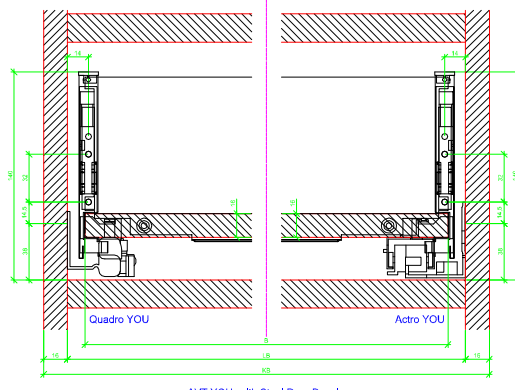

AVT YOU with Steel Rear Panel