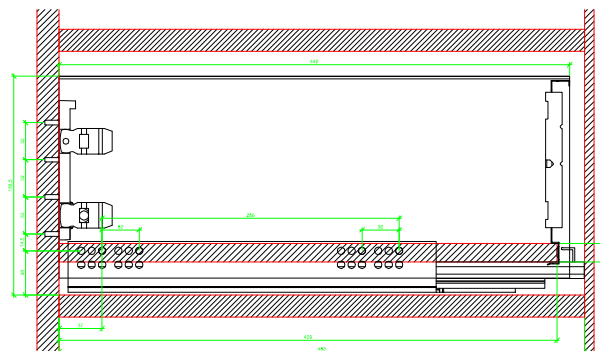

AVT YOU with Steel Rear Panel