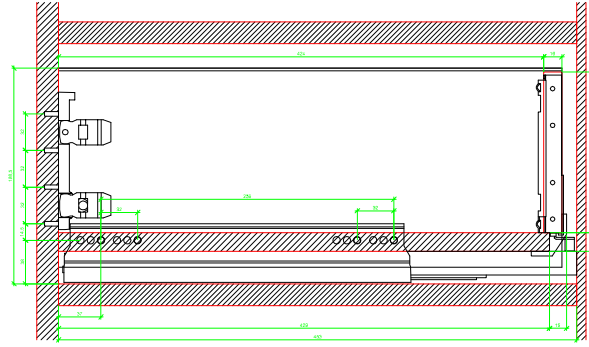

AVT YOU Rear Panel Connector with Wooden Panel