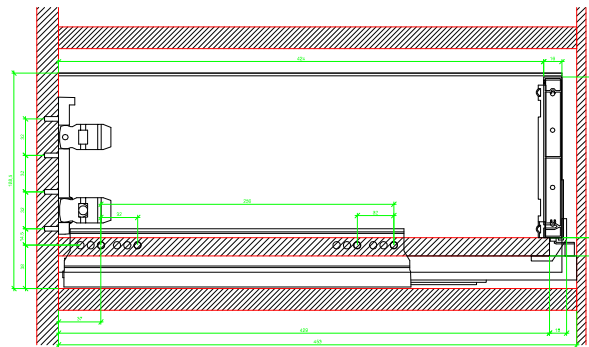

AVT YOU with Steel Rear Panel