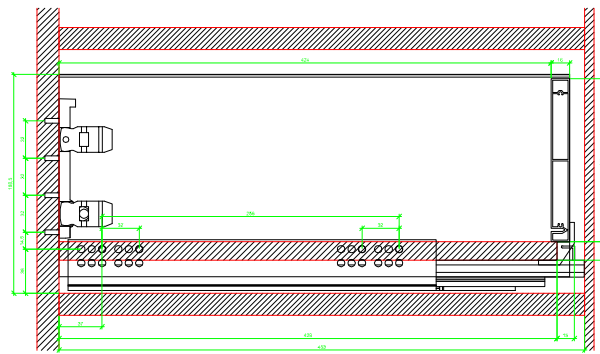

AVT YOU with Aluminium Profile