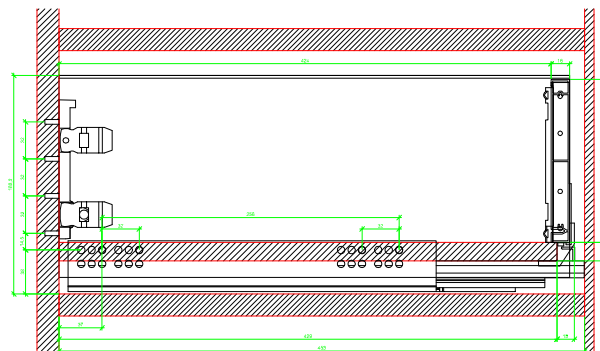

AVT YOU with Steel Rear Panel