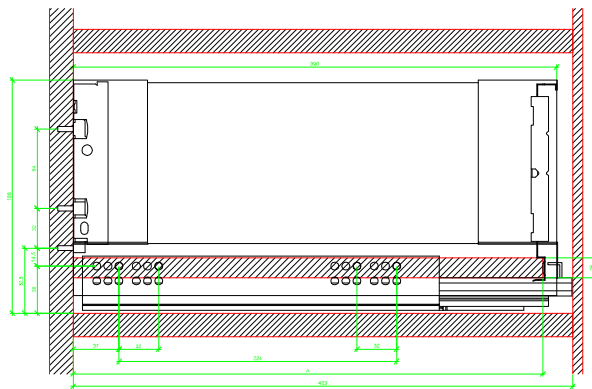

AVT YOU with Steel Rear Panel