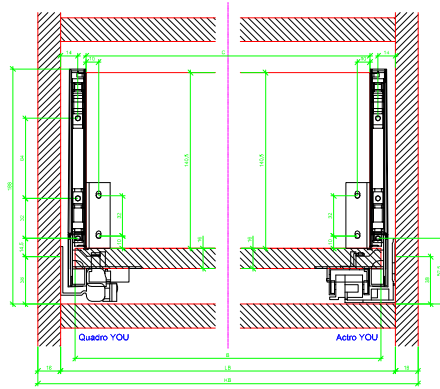

AVT YOU Rear Panel Connector with Wooden Panel