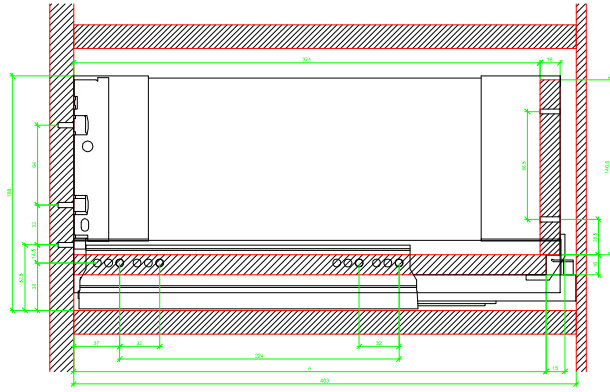

AVT YOU with Wooden Panel