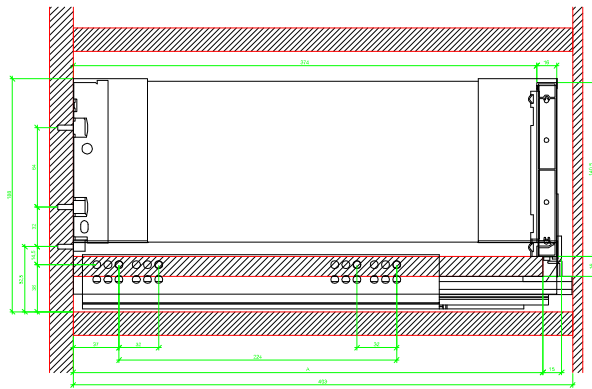

AVT YOU with Steel Rear Panel