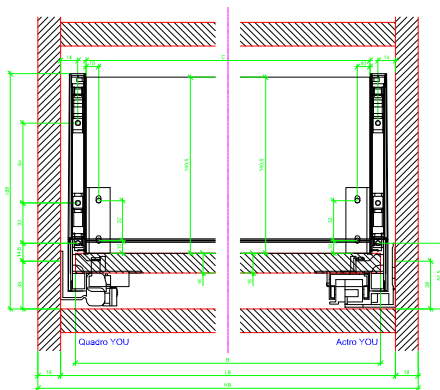

AVT YOU with Steel Rear Panel