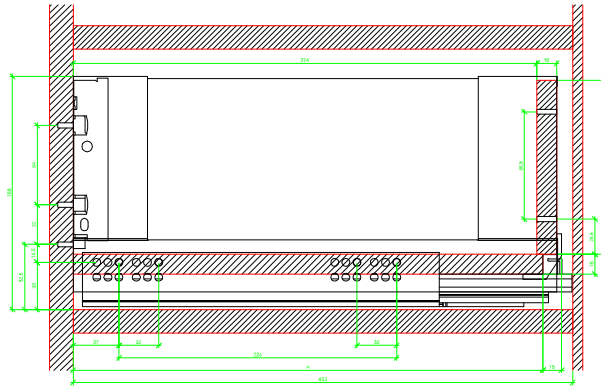

AVT YOU with Wooden Panel