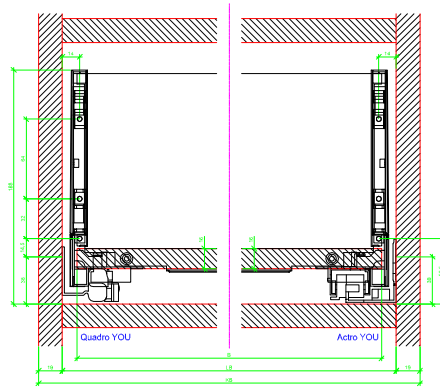

AVT YDU with Steel Rear Panel