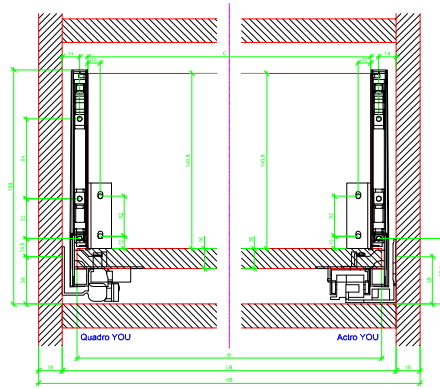

AVT YDU Rear Panel Connector with Wooden Panel