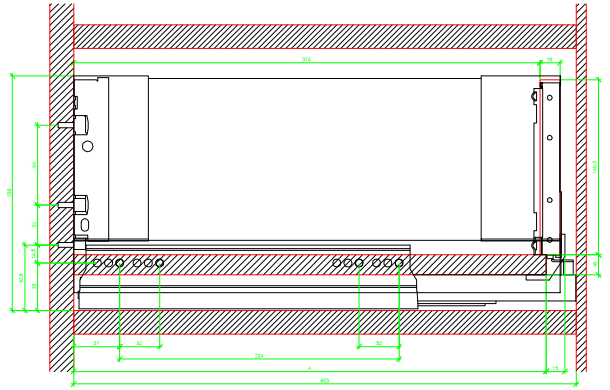

AVT YOU Rear Panel Connector with Wooden Panel