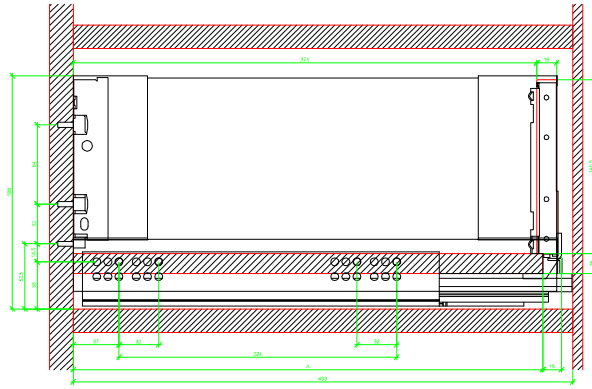

AVT YOU Rear Panel Connector with Wooden Panel