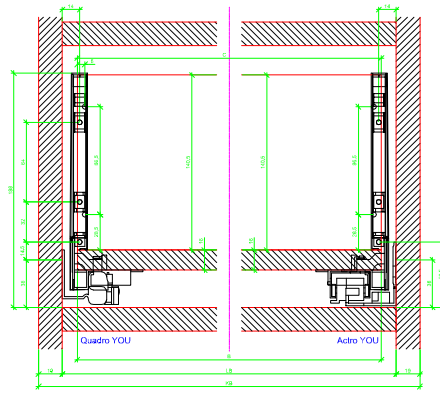

AVT YDU with Wooden Panel