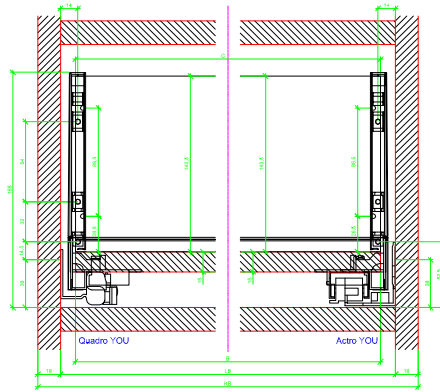

AVT YOU with Aluminum Profile