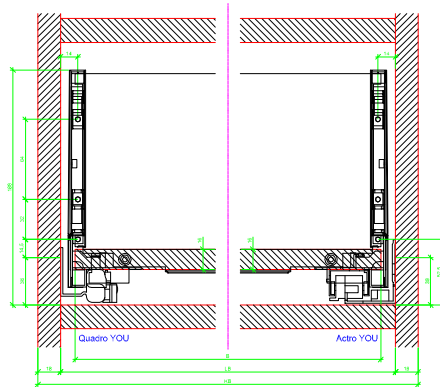

AVT YOU with Steel Rear Panel