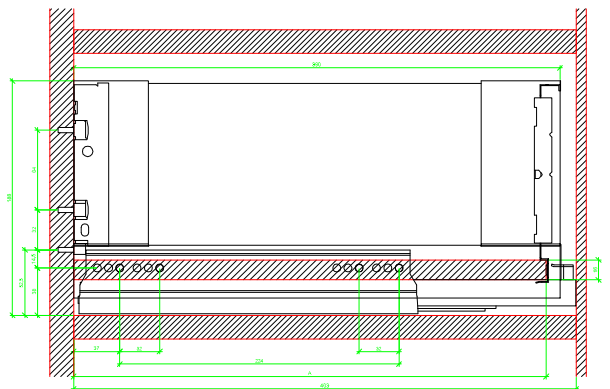

AVT YOU with Steel Rear Panel