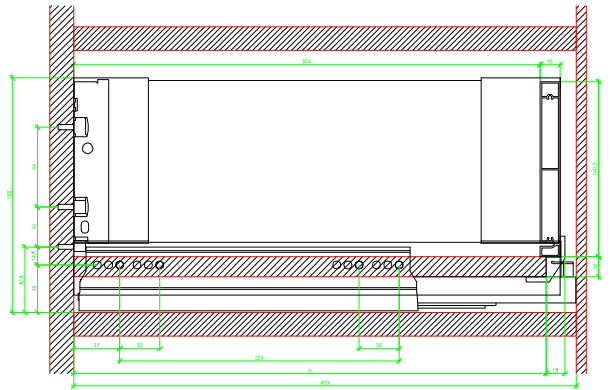

AVT YOU with Aluminium Profile