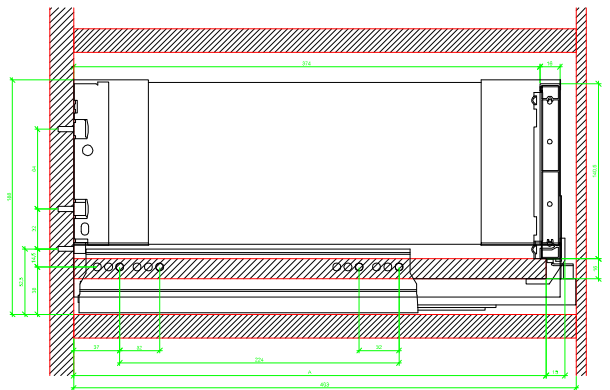

AVT YOU with Steel Rear Panel