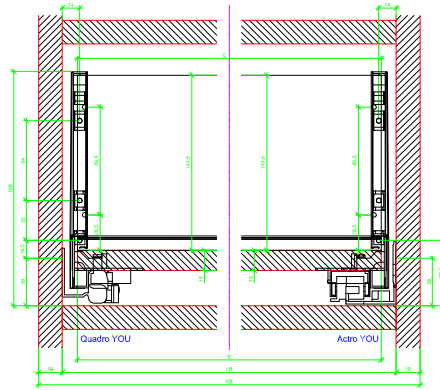

AVT YDU with Aluminum Profile