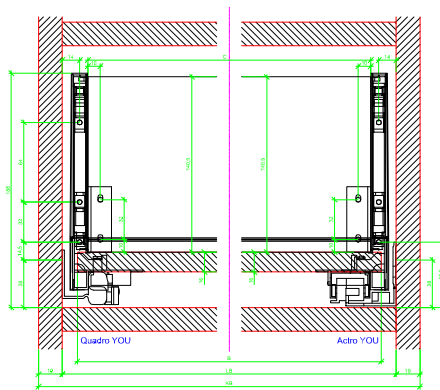

AVT YDU with Steel Rear Panel