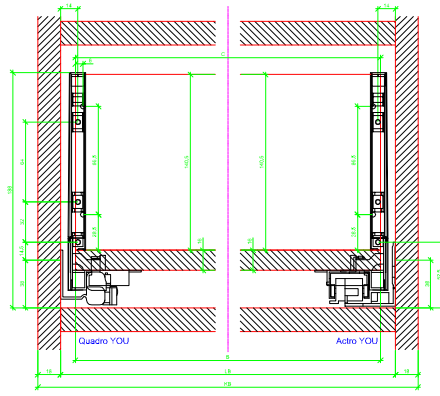

AVT YOU with Wooden Panel