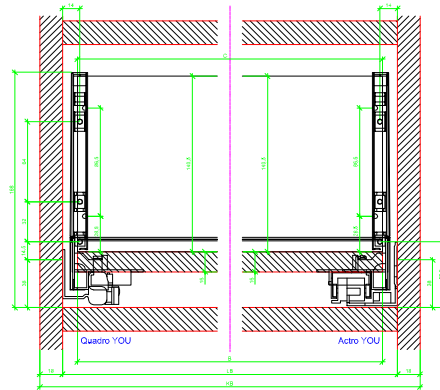

AVT YOU with Aluminum Profile