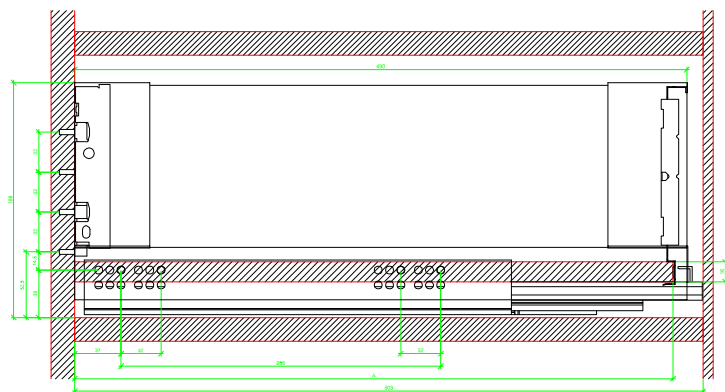

AVT YOU with Steel Rear Panel