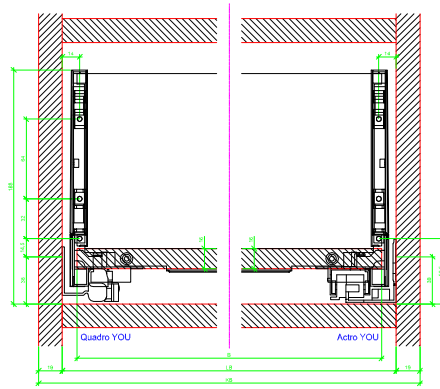

AVT YOU with Steel Rear Panel