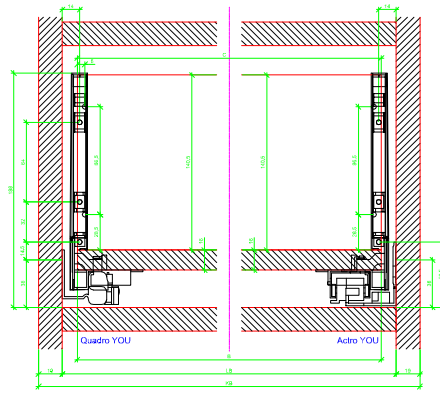

AVT YOU with Wooden Panel