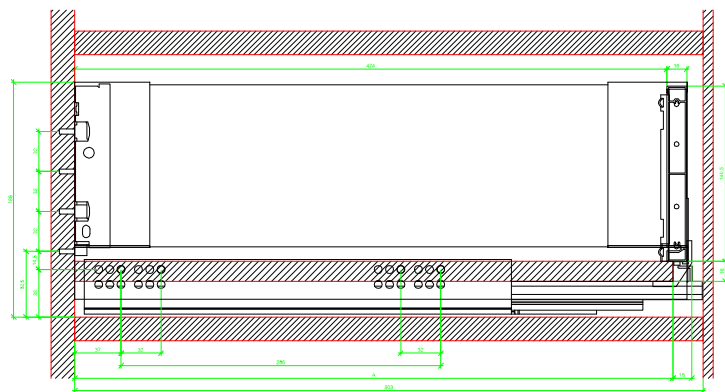

AVT YOU with Steel Rear Panel