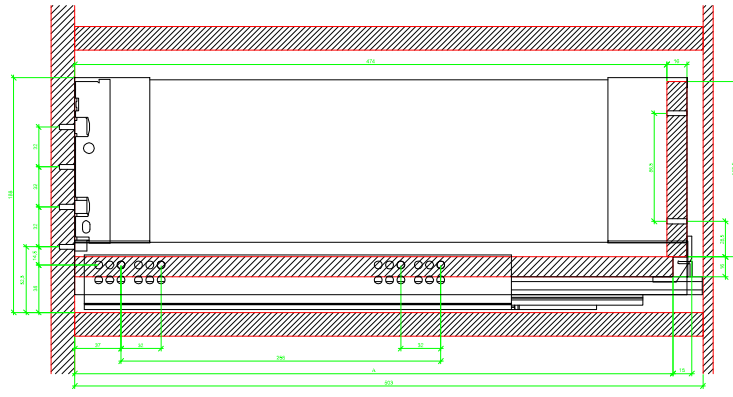

AVT YOU with Wooden Panel