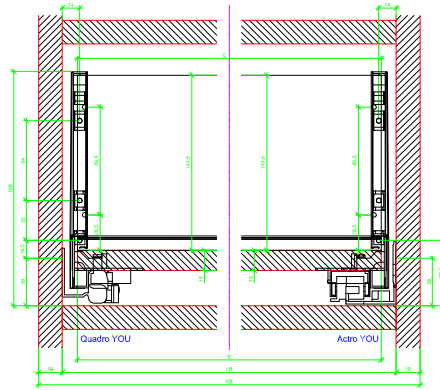

AVT YOU with Aluminum Profile