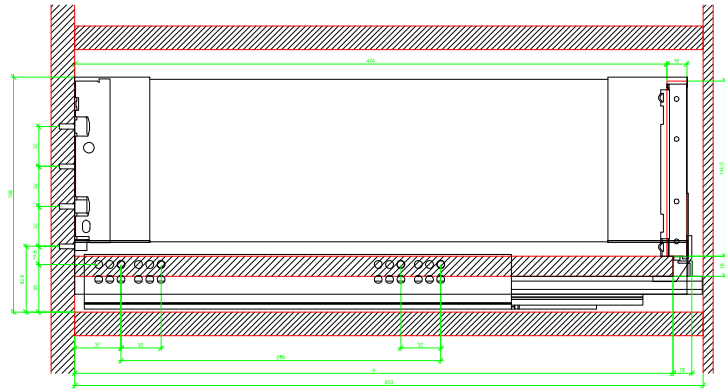

AVT YOU Rear Panel Connector with Wooden Panel