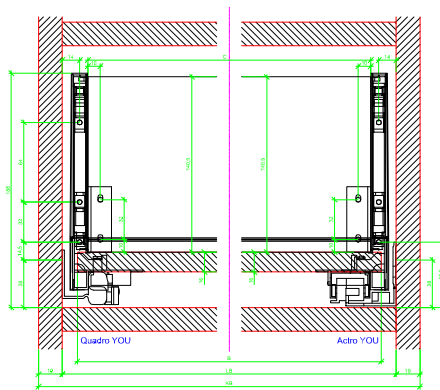

AVT YOU with Steel Rear Panel