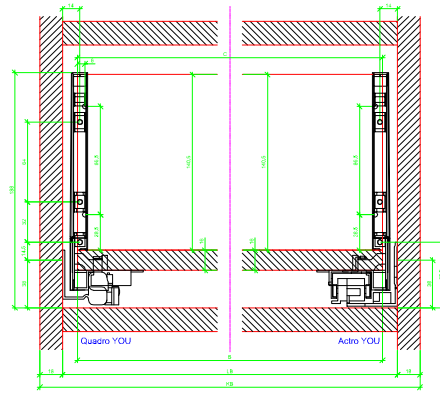

AVT YOU with Wooden Panel