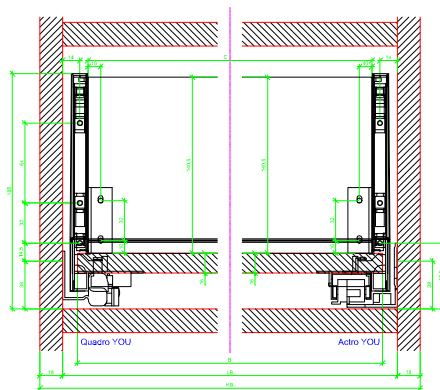

AVT YOU with Steel Rear Panel