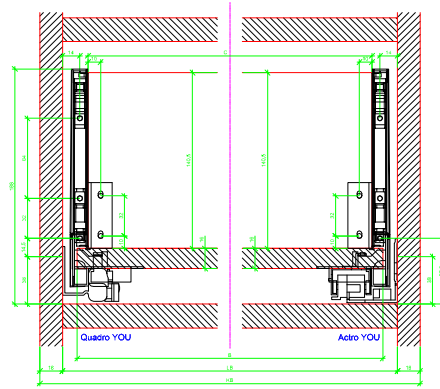

AVT YOU Rear Panel Connector with Wooden Panel