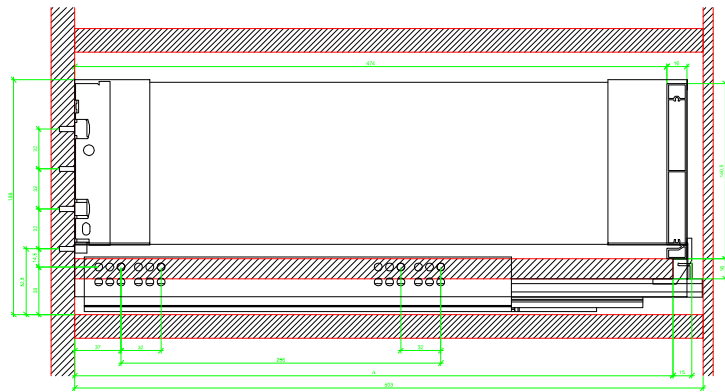

AVT YOU with Aluminum Profile