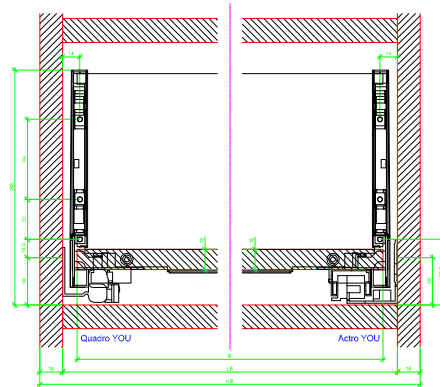

AVT YOU with Steel Rear Panel