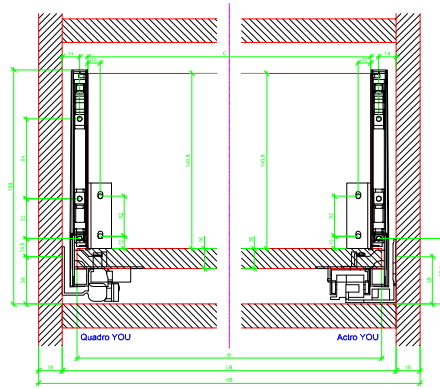

AVT YOU Rear Panel Connector with Wooden Panel