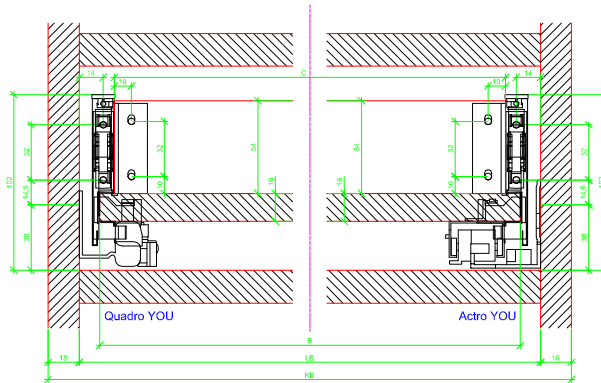

AVT YOU Rear Panel Connector with Wooden Panel