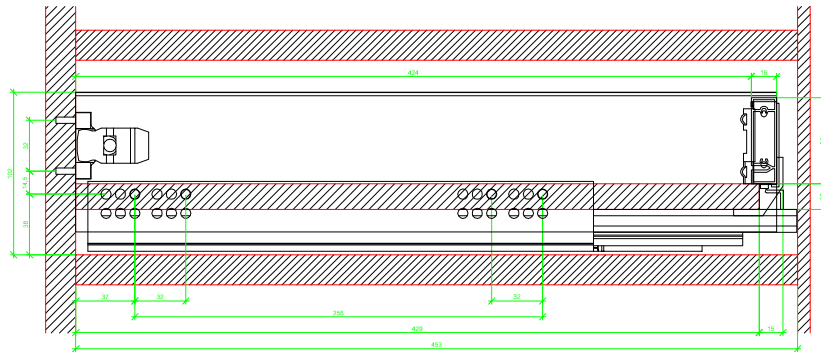

Drawings / Zeichnungen:  
AvanTech YOU

Technik für Möbel

  
**Hettich**

Model / Ausführung	Drawer / Schubkasten
Profile height / Zargenhöhe	101 mm
Nominal length / Nennlänge	450 mm
Cabinet side panel thickness / Korpuseitendicke	16 / 18 / 19 mm

AVT YOU Rear Panel Connector with Wooden Panel

AVT YOU with Aluminium Profile

AVT YOU Rear Panel Connectors with Aluminium Profile

AVT YOU with Steel Rear Panel

AVT YOU with Wooden Panel

AVT YOU Rear Panel Connector with Wooden Panel

AVT YOU with Aluminum Profile

AVT YOU Rear Panel Connectors with Aluminum Profile

AVT YOU with Steel Rear Panel