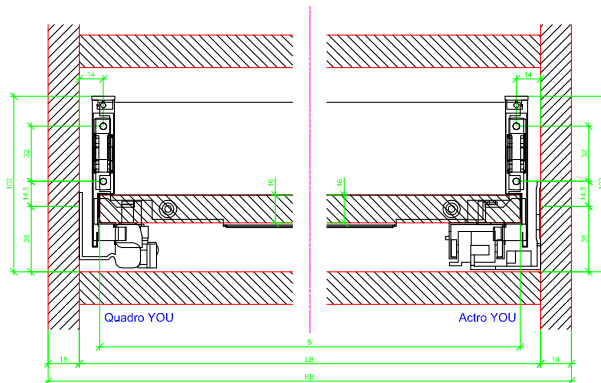

AVT YOU with Steel Rear Panel