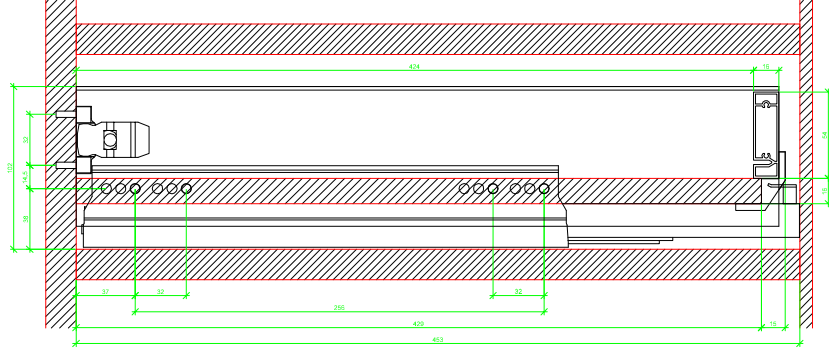

AVT YOU with Aluminium Profile