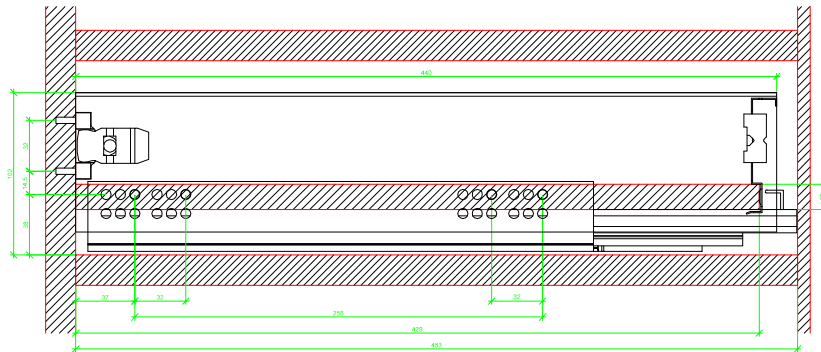

AVT YOU with Steel Rear Panel