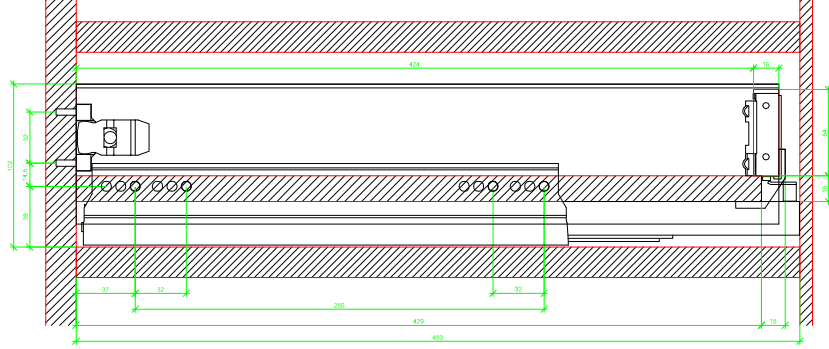

AVT YOU Rear Panel Connector with Wooden Panel