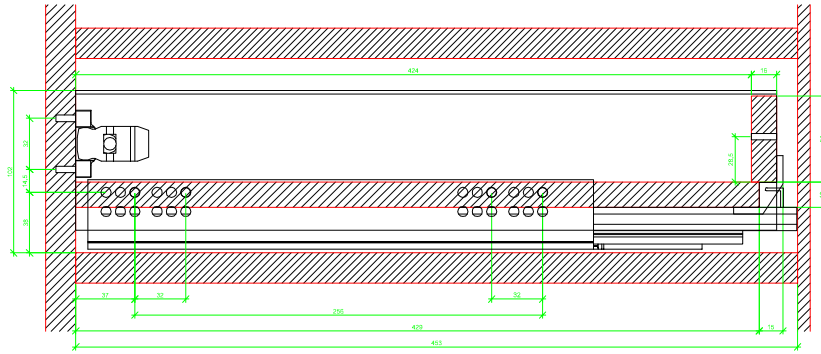

Drawings / Zeichnungen:  
AvanTech YOU

Technik für Möbel

  
**Hettich**

Model / Ausführung	Drawer / Schubkasten
Profile height / Zargenhöhe	101 mm
Nominal length / Nennlänge	450 mm
Cabinet side panel thickness / Korpuseitendicke	16 / 18 / 19 mm

AVT YOU Rear Panel Connector with Wooden Panel

AVT YOU with Aluminium Profile

AVT YOU Rear Panel Connectors with Aluminium Profile

AVT YOU with Steel Rear Panel

AVT YOU with Wooden Panel

AVT YOU Rear Panel Connector with Wooden Panel