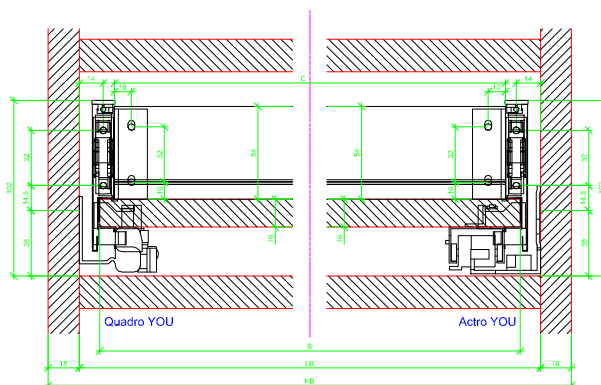

AVT YOU Rear Panel Connectors with Aluminium Profile