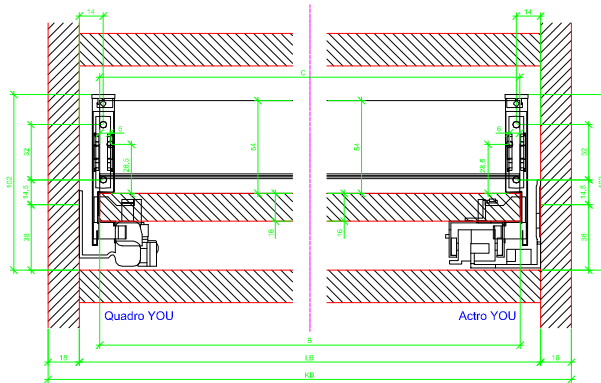

AVT YOU with Aluminium Profile