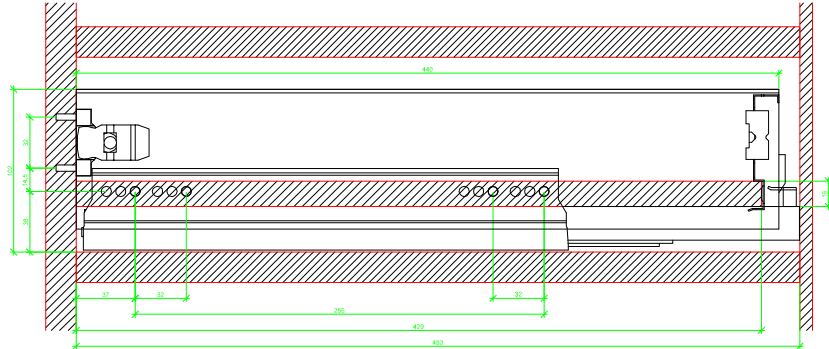

AVT YOU with Steel Rear Panel