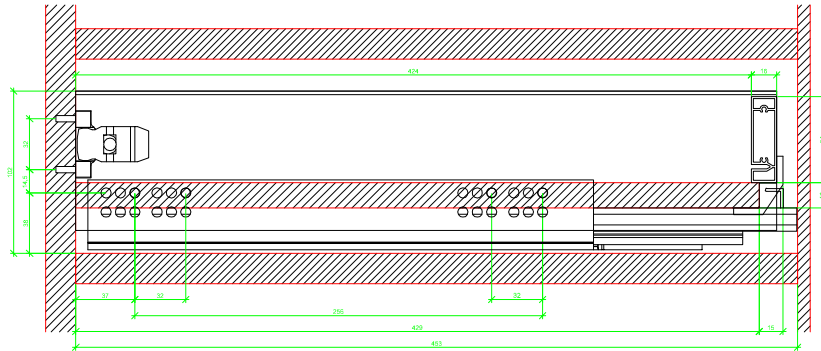

Drawings / Zeichnungen:  
AvanTech YOU

Technik für Möbel

  
**Hettich**

Model / Ausführung	Drawer / Schubkasten
Profile height / Zargenhöhe	101 mm
Nominal length / Nennlänge	450 mm
Cabinet side panel thickness / Korpuseitendicke	16 / 18 / 19 mm

AVT YOU Rear Panel Connector with Wooden Panel

AVT YOU with Aluminium Profile

AVT YOU Rear Panel Connectors with Aluminium Profile

AVT YOU with Steel Rear Panel

AVT YOU with Wooden Panel

AVT YOU Rear Panel Connector with Wooden Panel