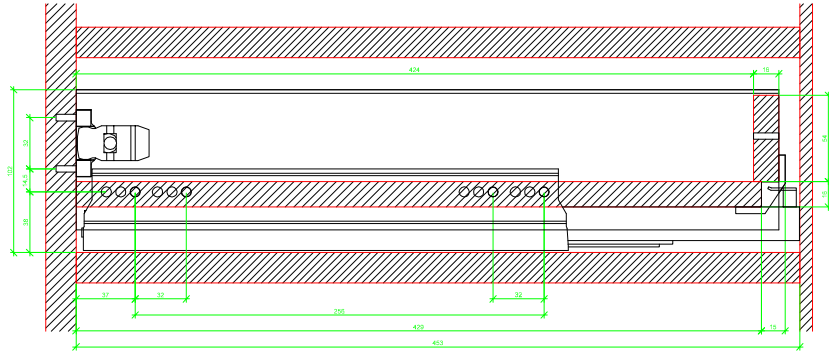

AVT YOU with Wooden Panel