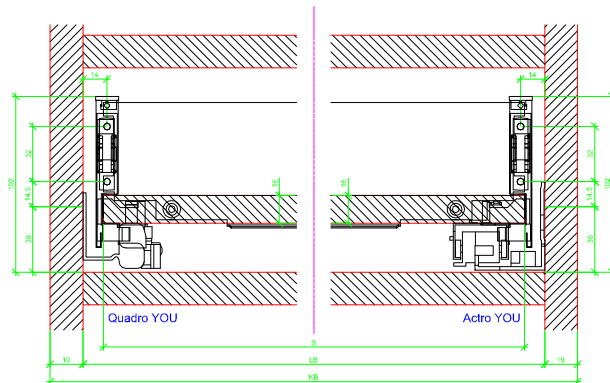

Drawings / Zeichnungen:  
AvanTech YOU

Technik für Möbel

  
**Hettich**

Model / Ausführung	Drawer / Schubkasten
Profile height / Zargenhöhe	101 mm
Nominal length / Nennlänge	450 mm
Cabinet side panel thickness / Korpuseitendicke	16 / 18 / 19 mm

AVT YOU with Wooden Panel

AVT YOU Rear Panel Connector with Wooden Panel

AVT YOU with Aluminium Profile

AVT YOU Rear Panel Connectors with Aluminium Profile

AVT YOU with Steel Rear Panel

AVT YOU with Wooden Panel