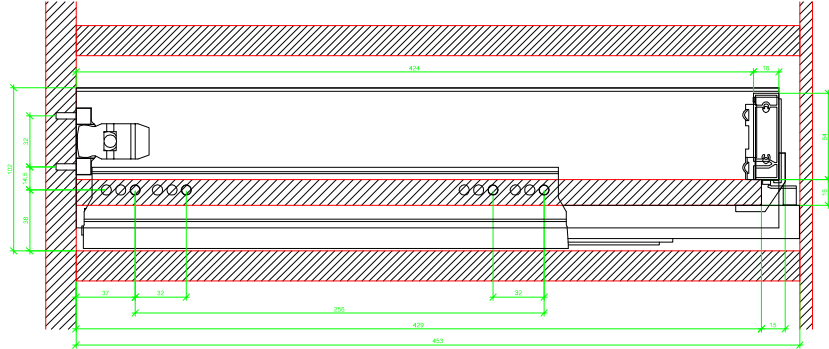

AVT YOU with Steel Rear Panel