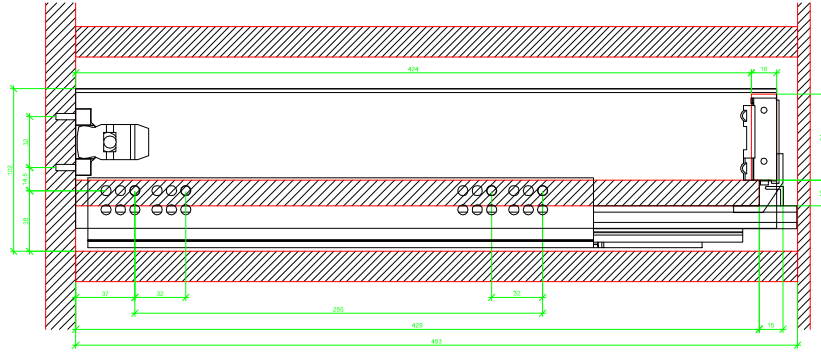

Drawings / Zeichnungen:  
AvanTech YOU

Technik für Möbel

  
**Hettich**

Model / Ausführung	Drawer / Schubkasten
Profile height / Zargenhöhe	101 mm
Nominal length / Nennlänge	450 mm
Cabinet side panel thickness / Korpuseitendicke	16 / 18 / 19 mm

AVT YOU Rear Panel Connector with Wooden Panel

AVT YOU with Aluminium Profile

AVT YOU Rear Panel Connectors with Aluminium Profile

AVT YOU with Steel Rear Panel

AVT YOU with Wooden Panel

AVT YOU Rear Panel Connector with Wooden Panel