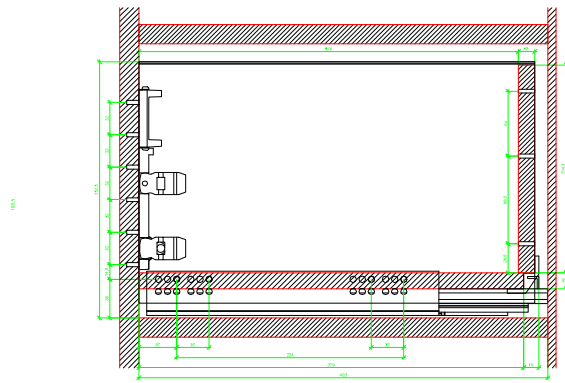

AVT YOU with Wooden Panel