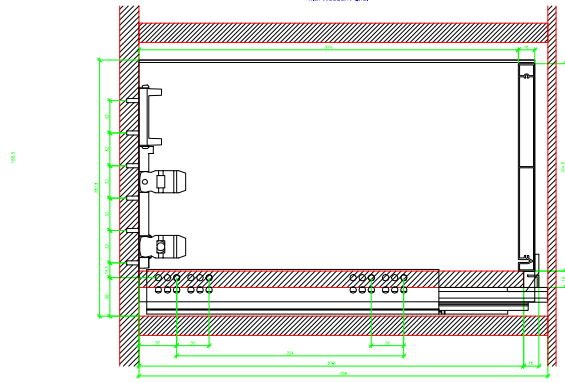

AVT YOU with Aluminium Profile