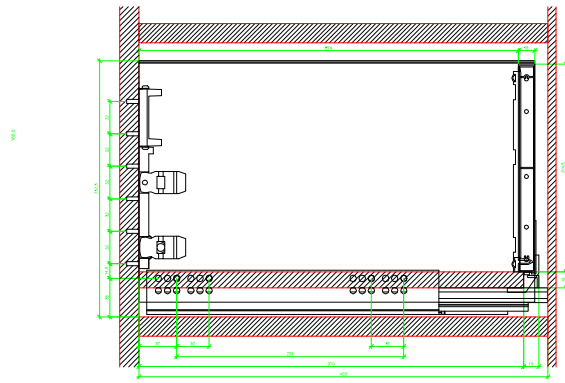

AVT YOU with Steel Rear Panel

Quadro YOU