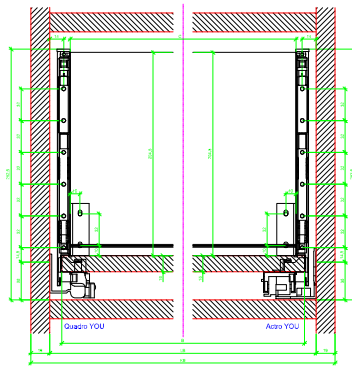

AVT YDU with Spigot Rear Panel