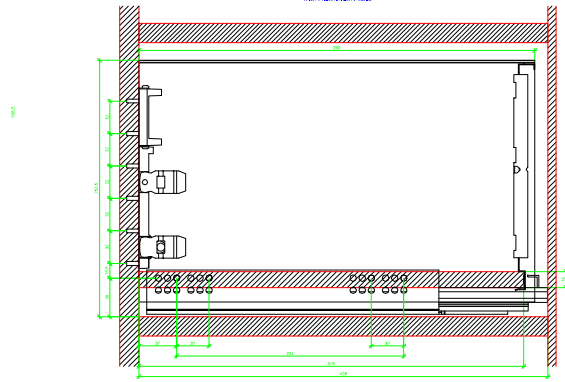

AVT YOU with Steel Rear Panel

Quadro YOU