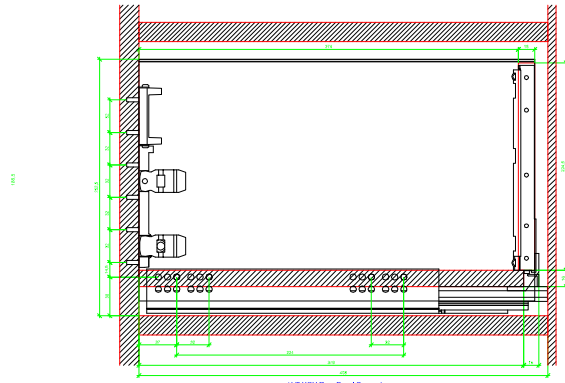

AVT YOU Rear Panel Connector with Wooden Panel