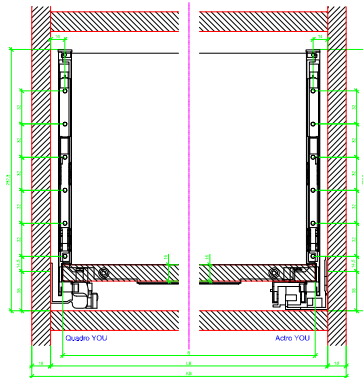

AVT YOU with Steel Rear Panel