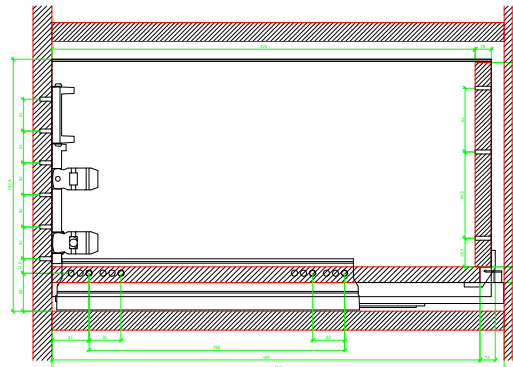

AVT YOU with Wooden Panel