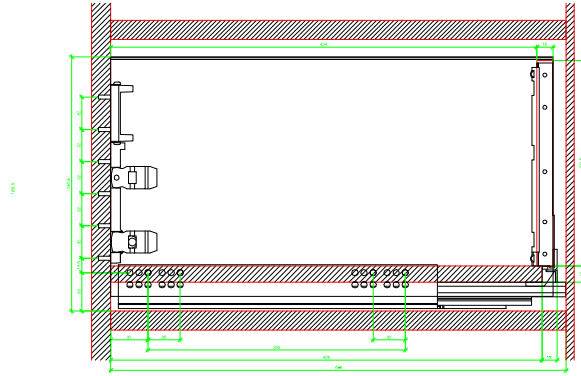

Drawings / Zeichnungen:  
AvanTech YOU

Technik für Möbel

  
**Hettich**

Model / Ausführung	Drawer / Schubkasten
Profile height / Zargenhöhe	251 mm
Nominal length / Nennlänge	450 mm
Cabinet side panel thickness / Korpuseitendicke	16 / 18 / 19 mm

AVT YOU Rear Panel Connector with Wooden Panel

AVT YOU with Aluminum Profile

AVT YOU Rear Panel Connectors with Aluminum Profile

AVT YOU with Steel Rear Panel

Quadro YOU