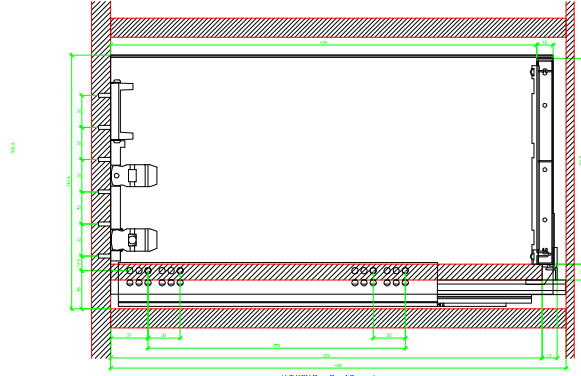

Drawings / Zeichnungen:  
AvanTech YOU

Technik für Möbel

  
**Hettich**

Model / Ausführung	Drawer / Schubkasten
Profile height / Zargenhöhe	251 mm
Nominal length / Nennlänge	450 mm
Cabinet side panel thickness / Korpuseitendicke	16 / 18 / 19 mm

AVT YOU Rear Panel Connector with Wooden Panel

AVT YOU with Aluminum Profile

AVT YOU Rear Panel Connectors with Aluminum Profile

AVT YOU with Steel Rear Panel

Quadro YOU