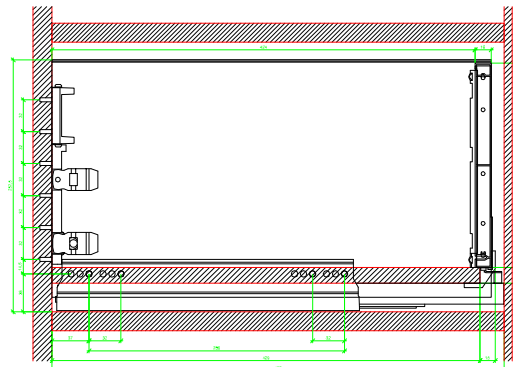

AVT YOU with Steel Rear Panel