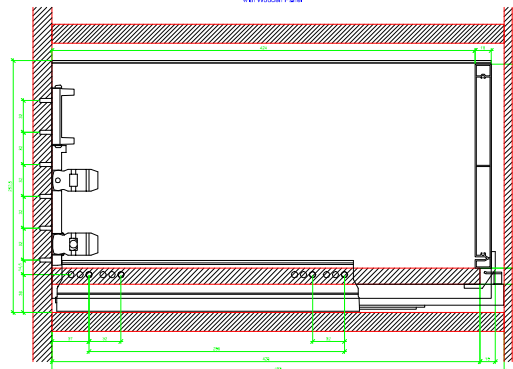

AVT YOU with Aluminum Profile