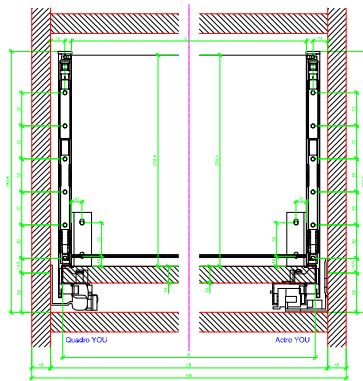

AVT YOU with Steel Rear Panel