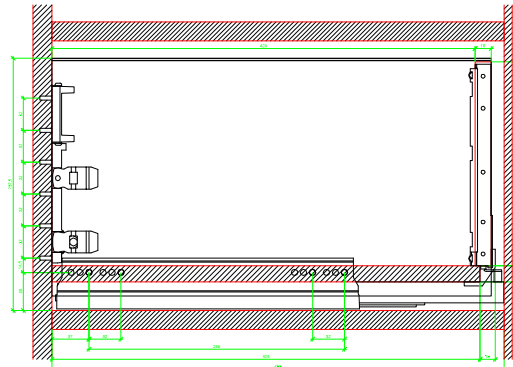

AVT YOU Rear Panel Connector with Wooden Panel