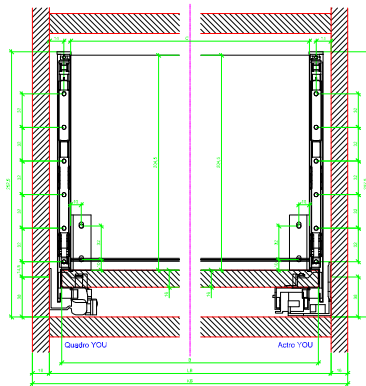

AVT YDU with Steel Rear Panel