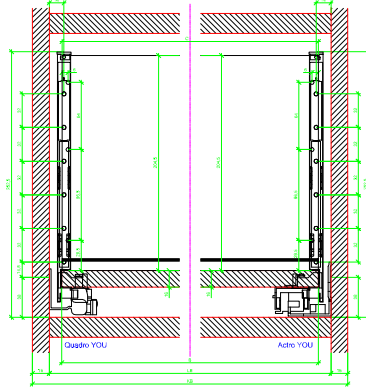

AVT YDU with Aluminum Profile