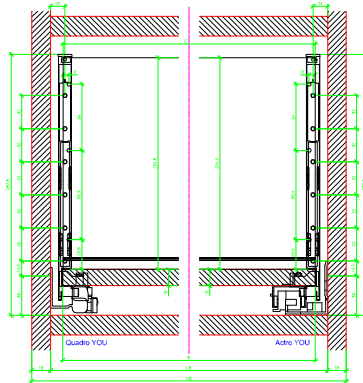

AVT YOU with Aluminum Profile