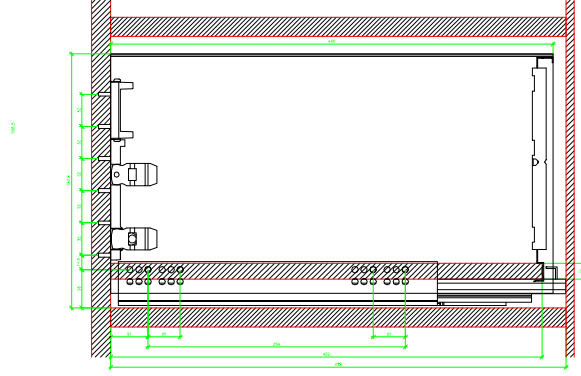

Drawings / Zeichnungen:  
AvanTech YOU

Technik für Möbel

  
**Hettich**

Model / Ausführung	Drawer / Schubkasten
Profile height / Zargenhöhe	251 mm
Nominal length / Nennlänge	450 mm
Cabinet side panel thickness / Korpuseitendicke	16 / 18 / 19 mm

AVT YOU Rear Panel Connector with Wooden Panel

AVT YOU with Aluminum Profile

AVT YOU Rear Panel Connectors with Aluminum Profile

AVT YOU with Steel Rear Panel

Quadro YOU