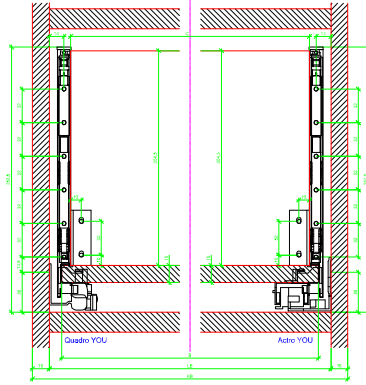

AVT YDU Rear Panel Connector with Wooden Panel