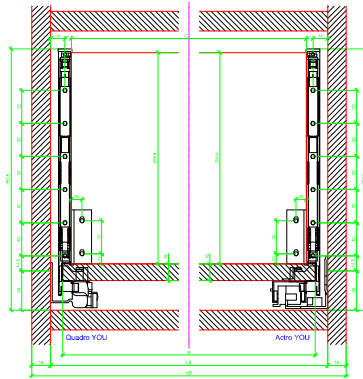

AVT YOU Rear Panel Connector with Wooden Panel