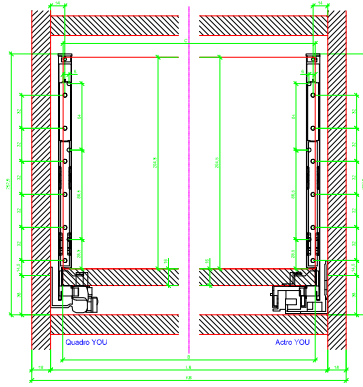

AVT YOU with Wooden Panel