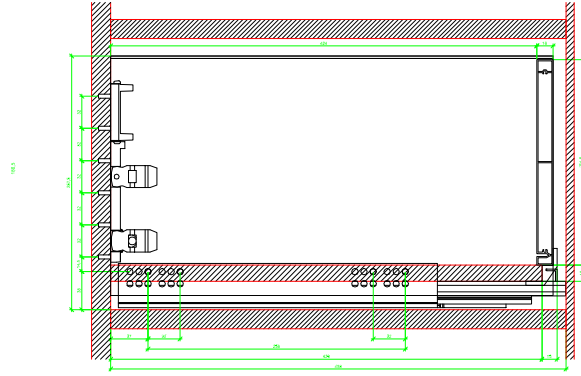

Drawings / Zeichnungen:  
AvanTech YOU

Technik für Möbel

  
**Hettich**

Model / Ausführung	Drawer / Schubkasten
Profile height / Zargenhöhe	251 mm
Nominal length / Nennlänge	450 mm
Cabinet side panel thickness / Korpuseitendicke	16 / 18 / 19 mm

AVT YOU Rear Panel Connector with Wooden Panel

AVT YOU with Aluminum Profile

AVT YOU Rear Panel Connectors with Aluminum Profile

AVT YOU with Steel Rear Panel

Quadro YOU