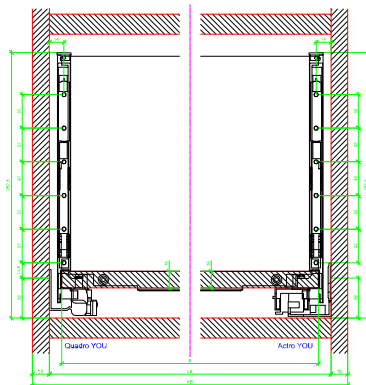

AVT YDU with Steel Rear Panel