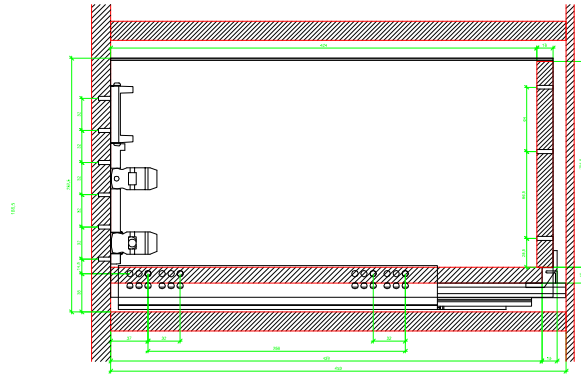

Drawings / Zeichnungen:  
AvanTech YOU

Technik für Möbel

  
**Hettich**

Model / Ausführung	Drawer / Schubkasten
Profile height / Zargenhöhe	251 mm
Nominal length / Nennlänge	450 mm
Cabinet side panel thickness / Korpuseitendicke	16 / 18 / 19 mm

AVT YOU Rear Panel Connector with Wooden Panel

AVT YOU with Aluminum Profile

AVT YOU Rear Panel Connectors with Aluminum Profile

AVT YOU with Steel Rear Panel

Quadro YOU