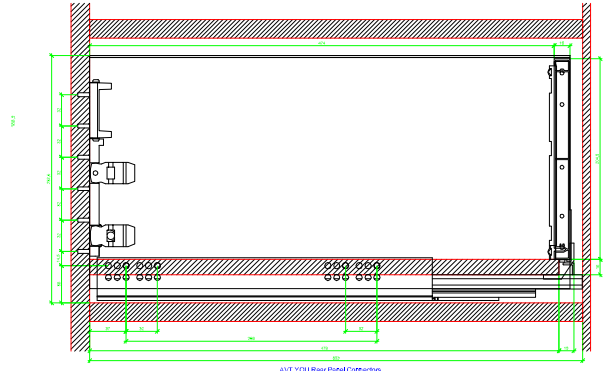

AVT YOU with Steel Rear Panel

Quadro YOU