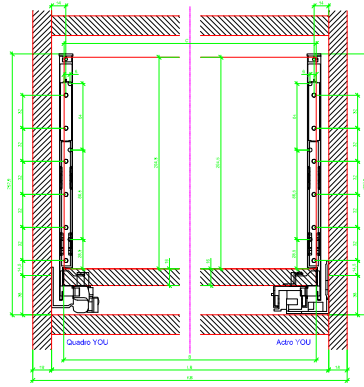

AVT YOU with Wooden Panel