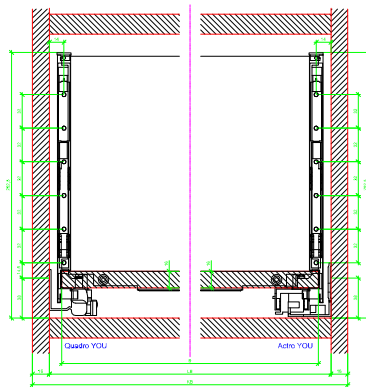

AVT YDU with Steel Rear Panel