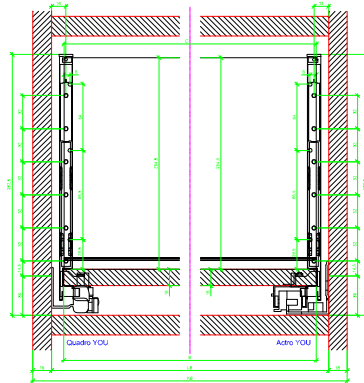

AVT YOU with Aluminum Profile