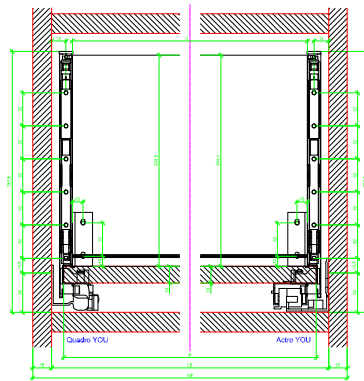

AVT YOU with Steel Rear Panel