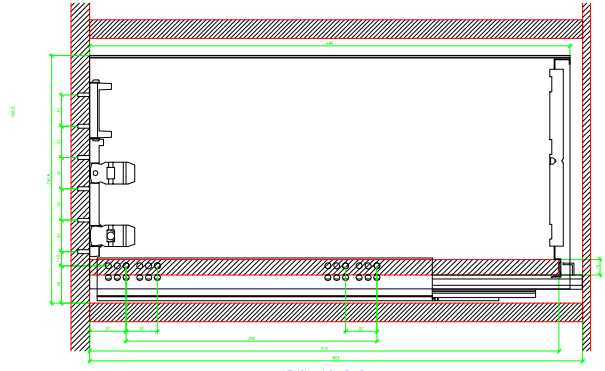

AVT YOU with Steel Rear Panel

Quadro YOU