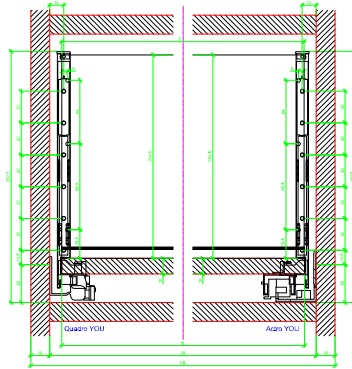

AVT YDU with Aluminum Profile