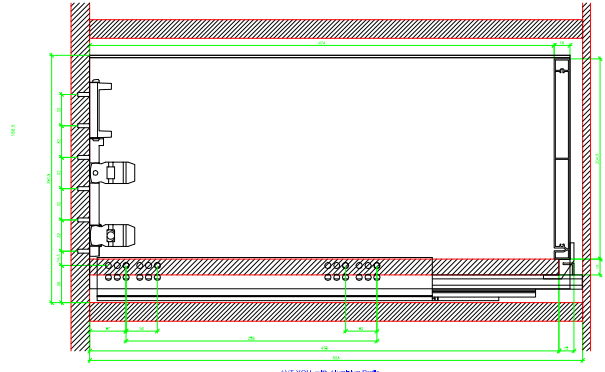

AVT YOU with Aluminium Profile