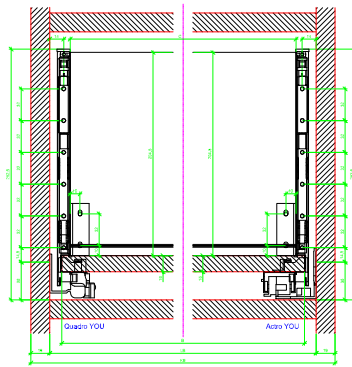

AVT YDU with Split Rear Panel