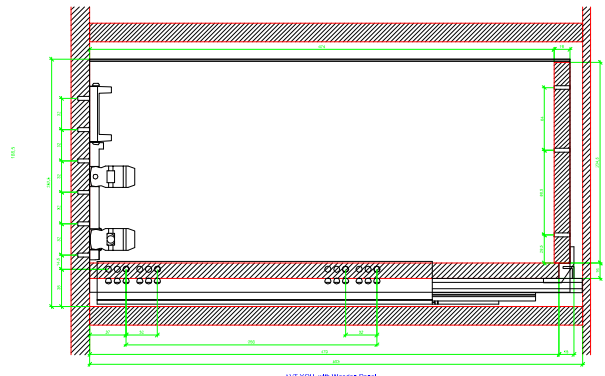

AVT YOU with Wooden Panel