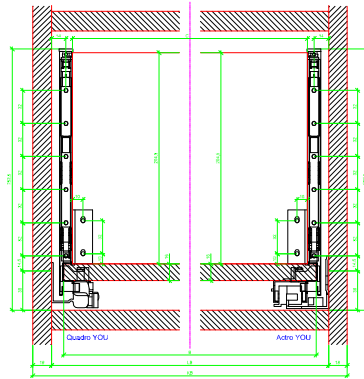

AVT YOU Rear Panel Connector
with Wooden Panel