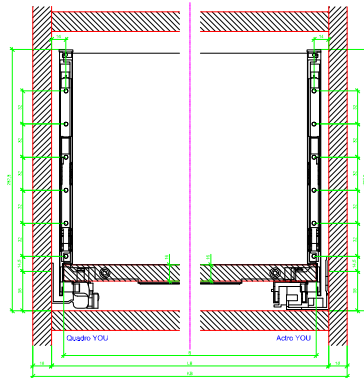

AVT YOU with Steel Rear Panel