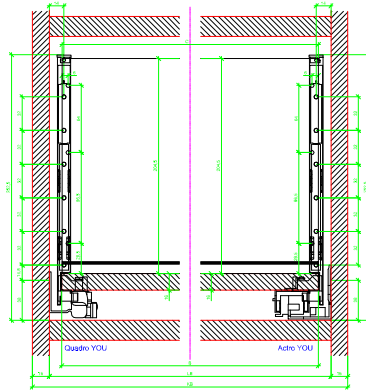

AVT YDU with Aluminum Profile