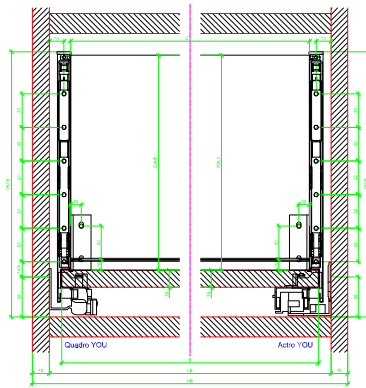

AVT YDU with Steel Rear Panel