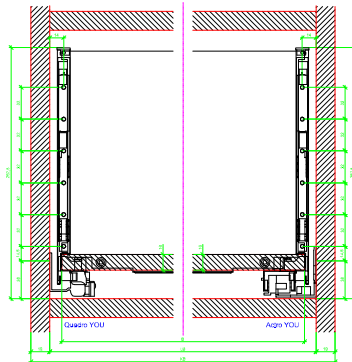

AVT YDU with Split Rear Panel