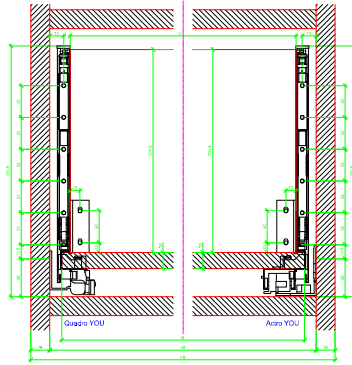

AVT YDU Rear Panel Connector with Wooden Panel