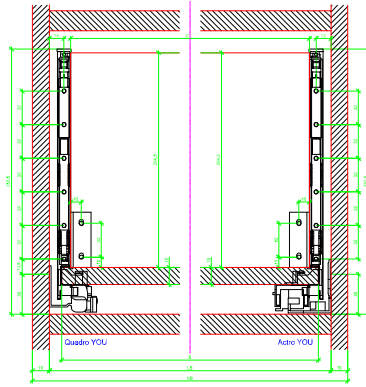

AVT YDU Rear Panel Connector with Wooden Panel