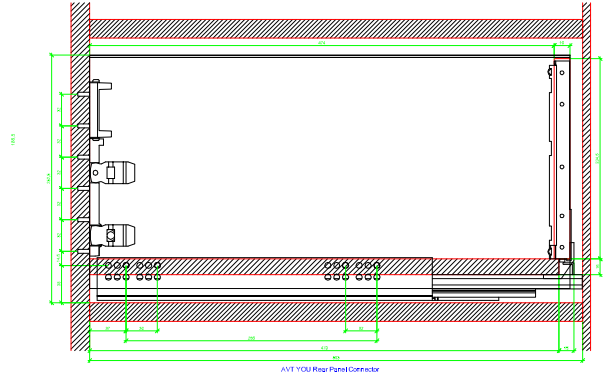

AVT YOU Rear Panel Connector with Wooden Panel