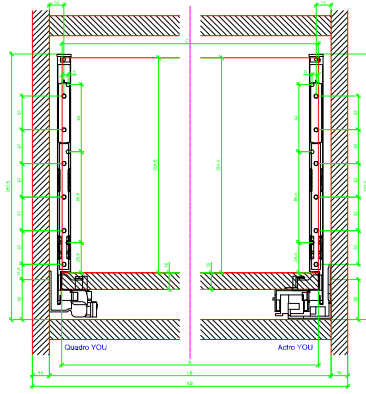

AVT YDU with Wooden Panel