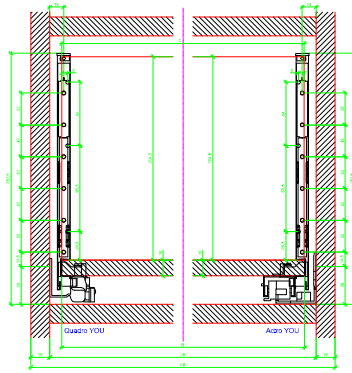

AVT YDU with Wooden Panel