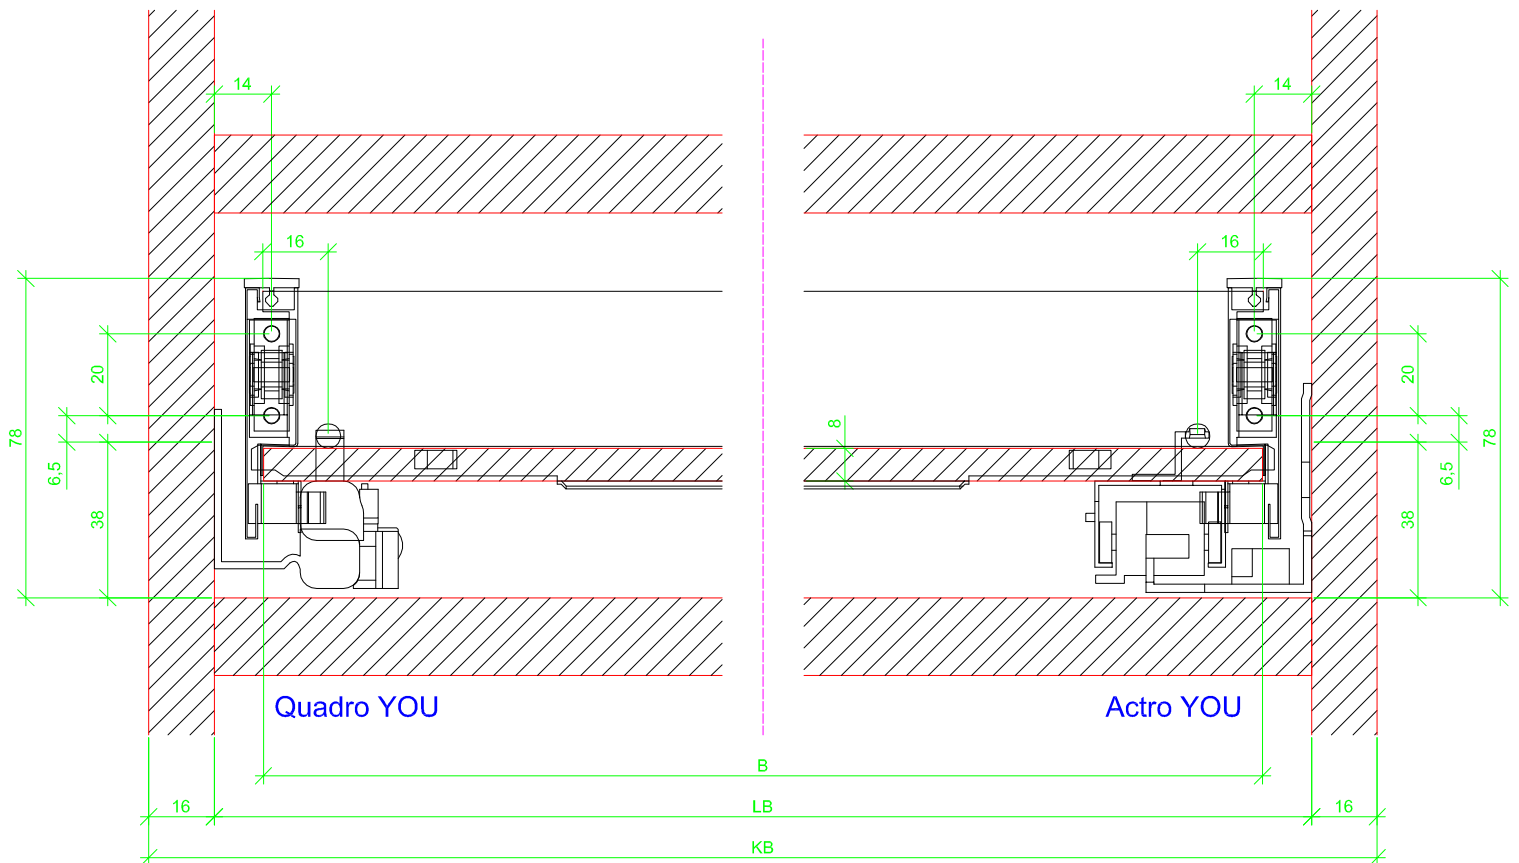

Drawings / Zeichnungen:
AvanTech YOU

Technik für Möbel

Hettich

Model / Ausführung	Drawer / Schubkasten
Profile height / Zargenhöhe	77 mm
Nominal length / Nennlänge	500 mm
Cabinet side panel thickness / Korpuseitendicke	16 / 18 / 19 mm

		
A	NL - 26	NL - 21
B	LB - 24	
C	LB - 24	-
D	46	-

AVT YOU with wooden panel

AVT YOU with steel rear panel

AVT YOU with wooden panel

AVT YOU with steel rear panel

AVT YOU with wooden panel

AVT YOU with steel rear panel