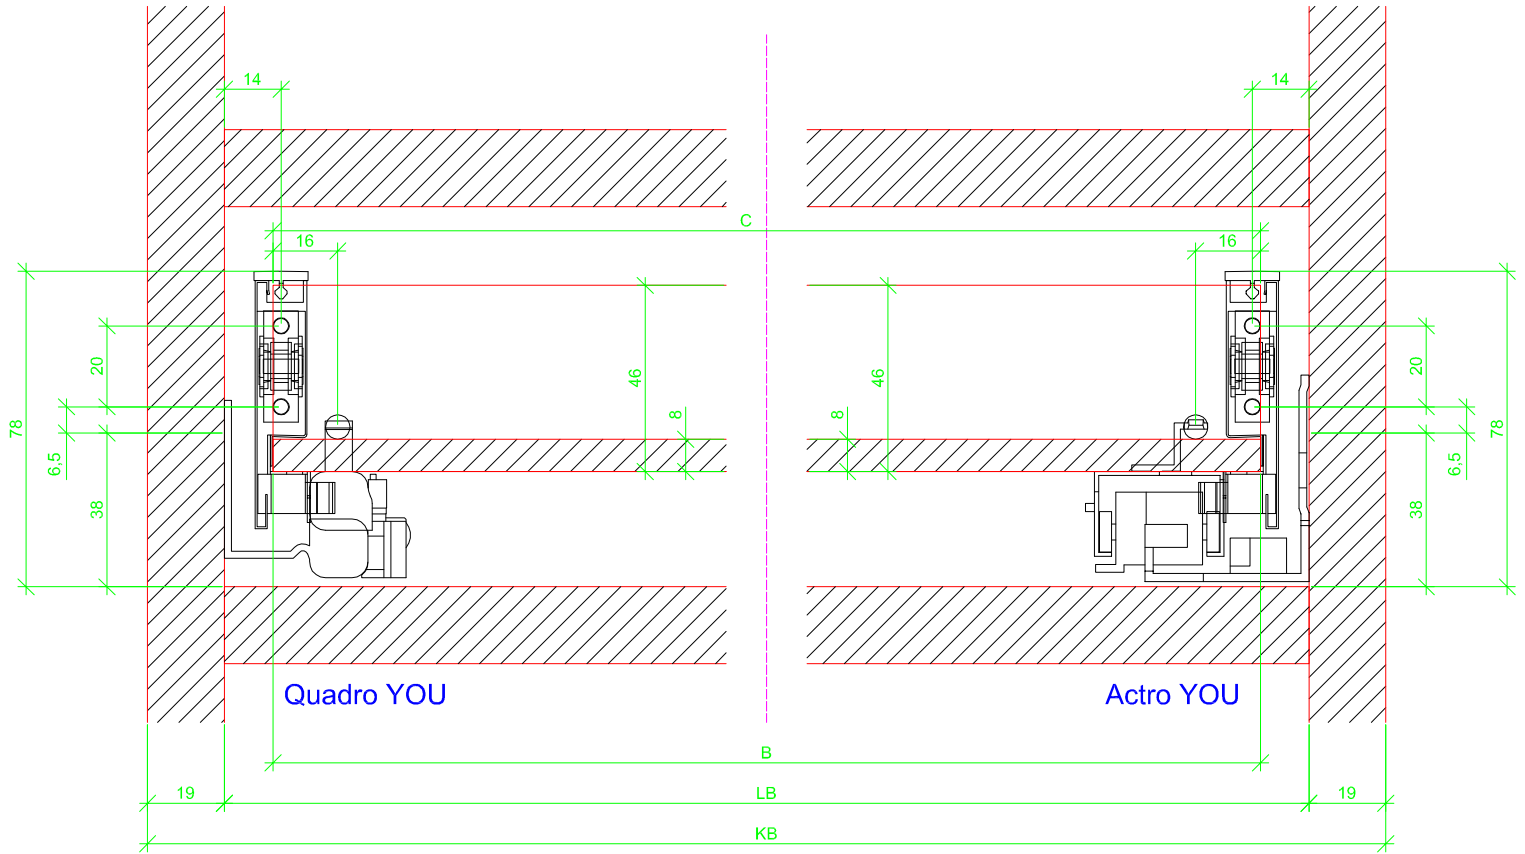

Drawings / Zeichnungen:
AvanTech YOU

Technik für Möbel

Hettich

Model / Ausführung	Drawer / Schubkasten
Profile height / Zargenhöhe	77 mm
Nominal length / Nennlänge	500 mm
Cabinet side panel thickness / Korpuseitendicke	16 / 18 / 19 mm

		
A	NL - 26	NL - 21
B	LB - 24	
C	LB - 24	-
D	46	-

AVT YOU with wooden panel

AVT YOU with steel rear panel

AVT YOU with wooden panel

AVT YOU with steel rear panel

AVT YOU with wooden panel

AVT YOU with steel rear panel