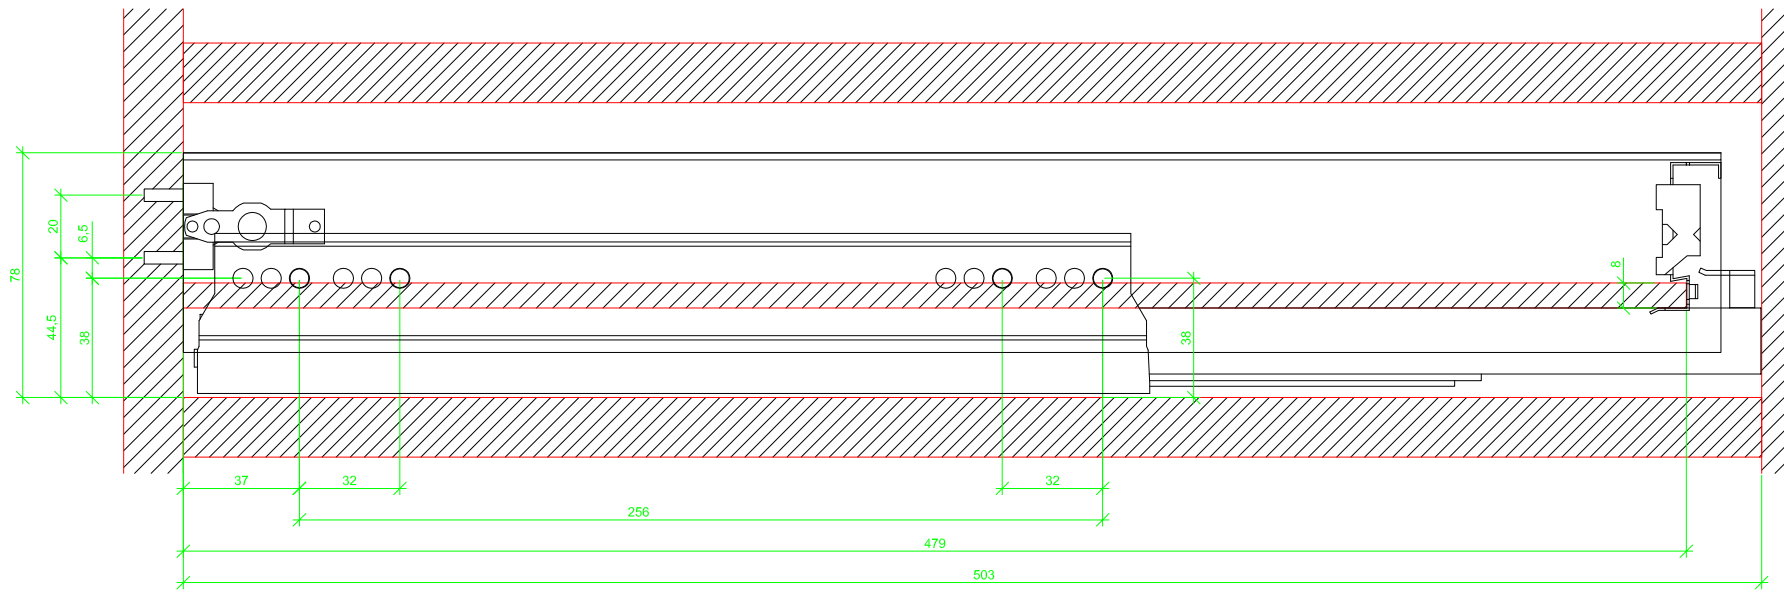

Drawings / Zeichnungen:
AvanTech YOU

Technik für Möbel

Hettich

Model / Ausführung	Drawer / Schubkasten
Profile height / Zargenhöhe	77 mm
Nominal length / Nennlänge	500 mm
Cabinet side panel thickness / Korpuseitendicke	16 / 18 / 19 mm

		
A	NL - 26	NL - 21
B	LB - 24	
C	LB - 24	-
D	46	-

AVT YOU with wooden panel

AVT YOU with steel rear panel

AVT YOU with wooden panel

AVT YOU with steel rear panel

AVT YOU with wooden panel

AVT YOU with steel rear panel