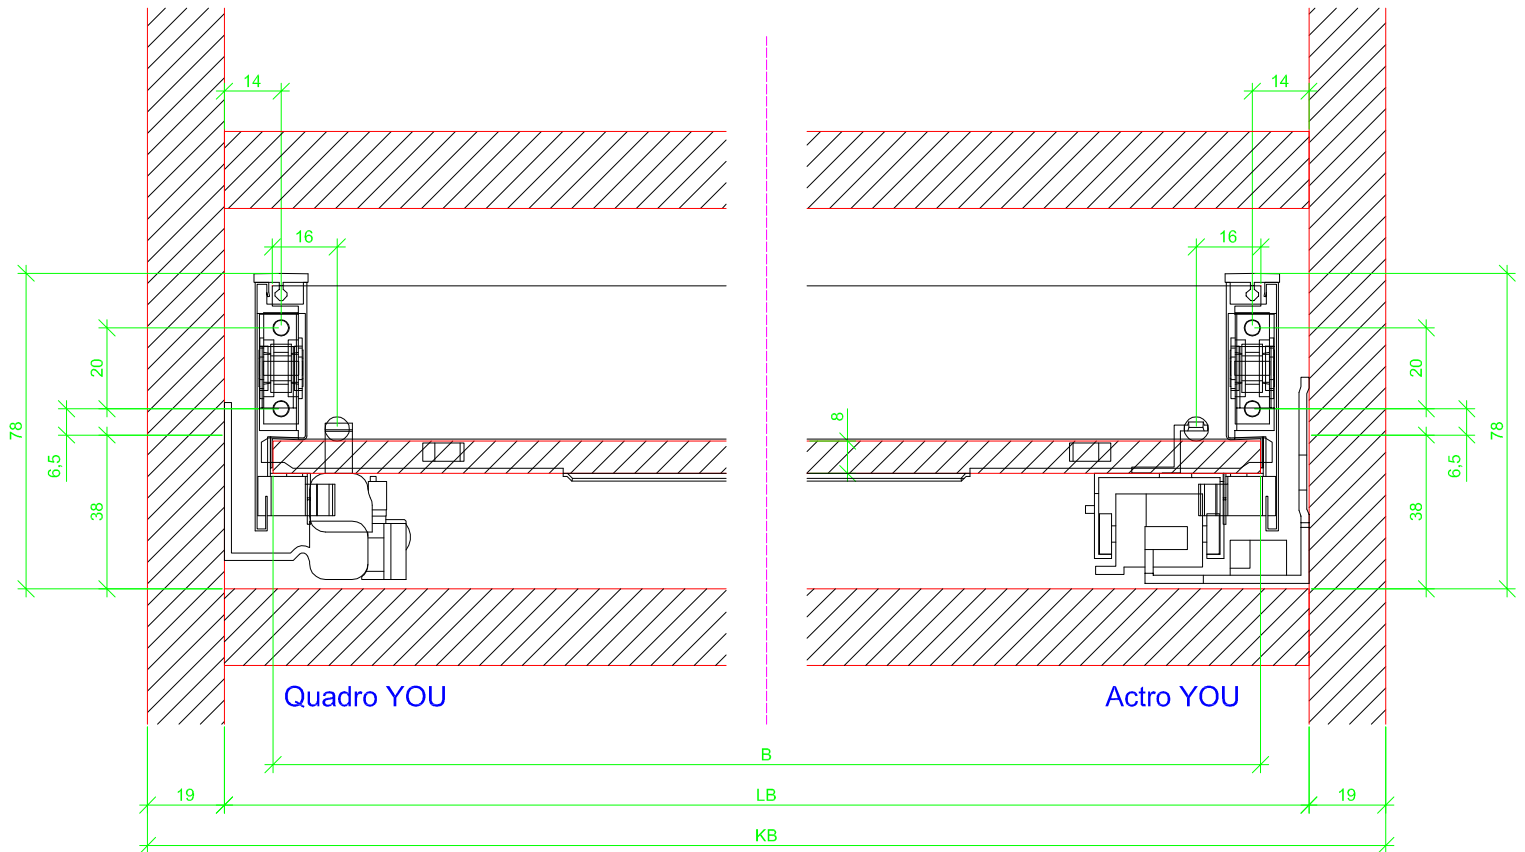

Drawings / Zeichnungen:
AvanTech YOU

Technik für Möbel

Hettich

Model / Ausführung	Drawer / Schubkasten
Profile height / Zargenhöhe	77 mm
Nominal length / Nennlänge	500 mm
Cabinet side panel thickness / Korpuseitendicke	16 / 18 / 19 mm

		
A	NL - 26	NL - 21
B	LB - 24	
C	LB - 24	-
D	46	-

AVT YOU with wooden panel

AVT YOU with steel rear panel

AVT YOU with wooden panel

AVT YOU with steel rear panel

AVT YOU with wooden panel

AVT YOU with steel rear panel