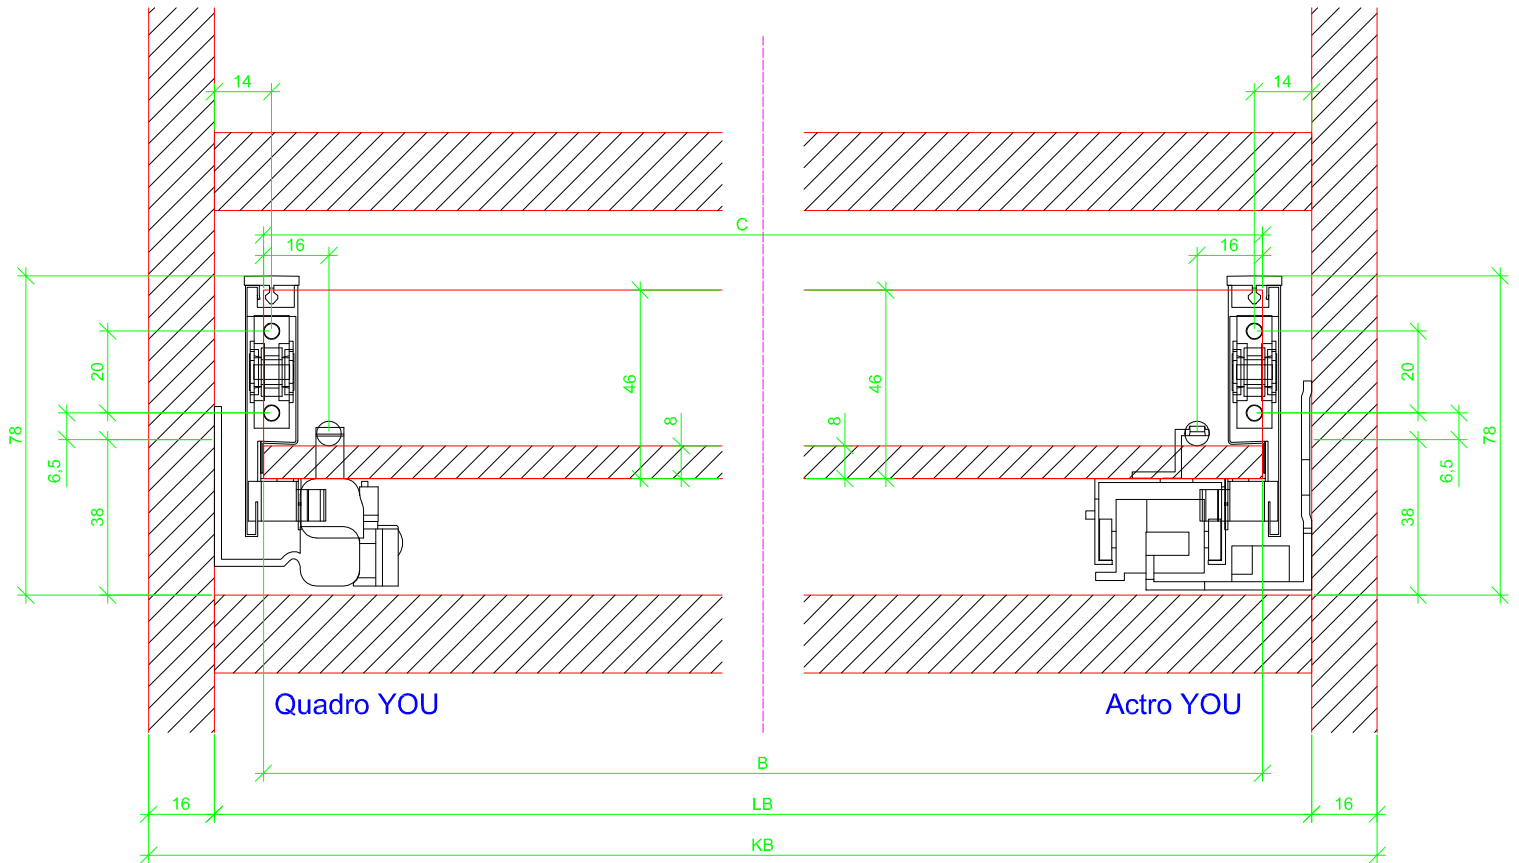

Drawings / Zeichnungen:
AvanTech YOU

Technik für Möbel

Hettich

Model / Ausführung	Drawer / Schubkasten
Profile height / Zargenhöhe	77 mm
Nominal length / Nennlänge	500 mm
Cabinet side panel thickness / Korpuseitendicke	16 / 18 / 19 mm

		
A	NL - 26	NL - 21
B	LB - 24	
C	LB - 24	-
D	46	-

AVT YOU with wooden panel

AVT YOU with steel rear panel

AVT YOU with wooden panel

AVT YOU with steel rear panel

AVT YOU with wooden panel

AVT YOU with steel rear panel