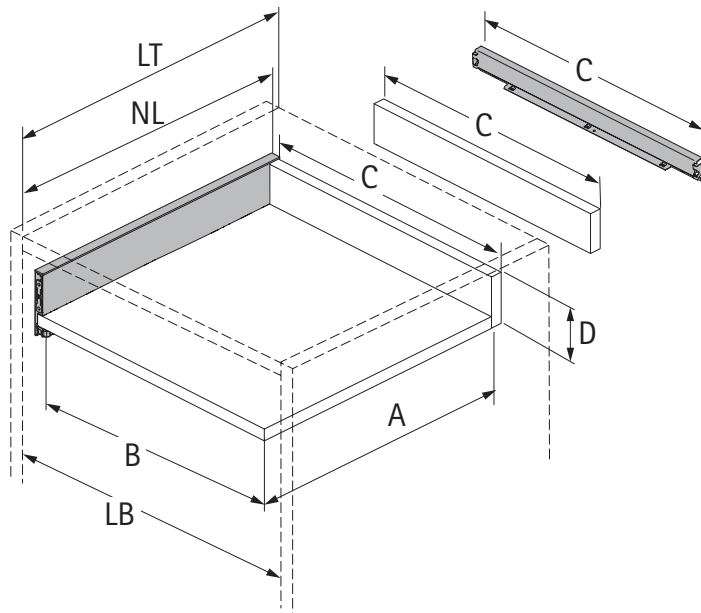

Drawings / Zeichnungen:
AvanTech YOU

Technik für Möbel

Hettich

Model / Ausführung	Drawer / Schubkasten
Profile height / Zargenhöhe	77 mm
Nominal length / Nennlänge	500 mm
Cabinet side panel thickness / Korpuseitendicke	16 / 18 / 19 mm

		
A	NL - 26	NL - 21
B	LB - 24	
C	LB - 24	-
D	46	-

AVT YOU with wooden panel

AVT YOU with steel rear panel

AVT YOU with wooden panel

AVT YOU with steel rear panel

AVT YOU with wooden panel

AVT YOU with steel rear panel