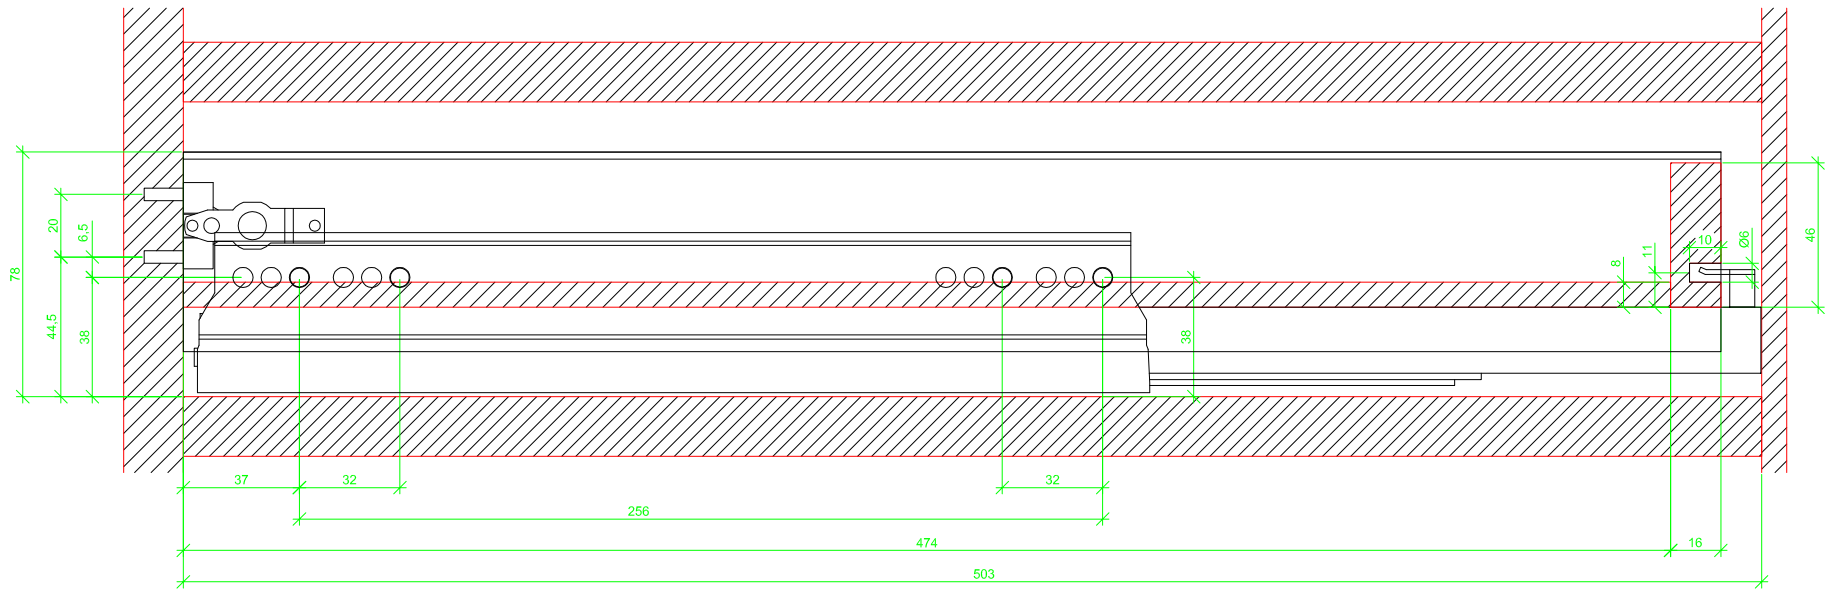

Drawings / Zeichnungen:
AvanTech YOU

Technik für Möbel

Hettich

Model / Ausführung	Drawer / Schubkasten
Profile height / Zargenhöhe	77 mm
Nominal length / Nennlänge	500 mm
Cabinet side panel thickness / Korpuseitendicke	16 / 18 / 19 mm

		
A	NL - 26	NL - 21
B	LB - 24	
C	LB - 24	-
D	46	-

AVT YOU with wooden panel

AVT YOU with steel rear panel

AVT YOU with wooden panel

AVT YOU with steel rear panel

AVT YOU with wooden panel

AVT YOU with steel rear panel